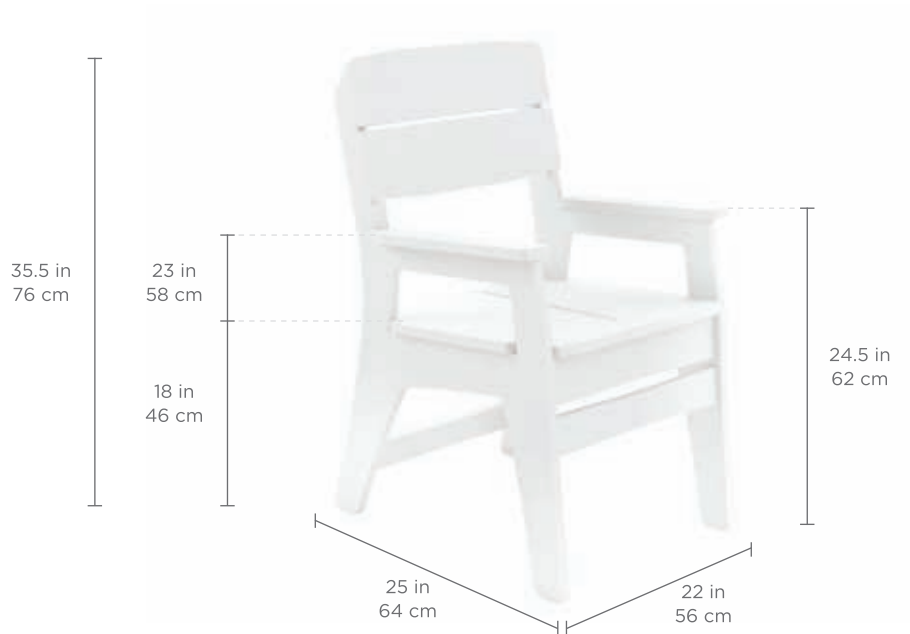

MAINSTAY

DINING ARM CHAIR

FEATURES

- Perfect for residential or commercial settings
- Designed for on-deck use
- Crafted from extruded, high density polyethylene
- UV stable, moisture and mildew resistant
- Withstands outdoor environment without swelling, splintering, fading, or warping
- Stainless steel hardware
- Minimal assembly required
- Custom engraving available
- Available in multiple colors

SPECIFICATIONS

Overall Width: 22 in | 56 cm
Overall Depth: 25 in | 64 cm
Overall Height: 35.5 in | 76 cm

Seat Height: 18 in | 46 cm
Arm Rest Front Height: 24.5 in | 62 cm
Arm Rest Back Height: 23 in | 58 cm
Weight: 33 lbs | 15 kg