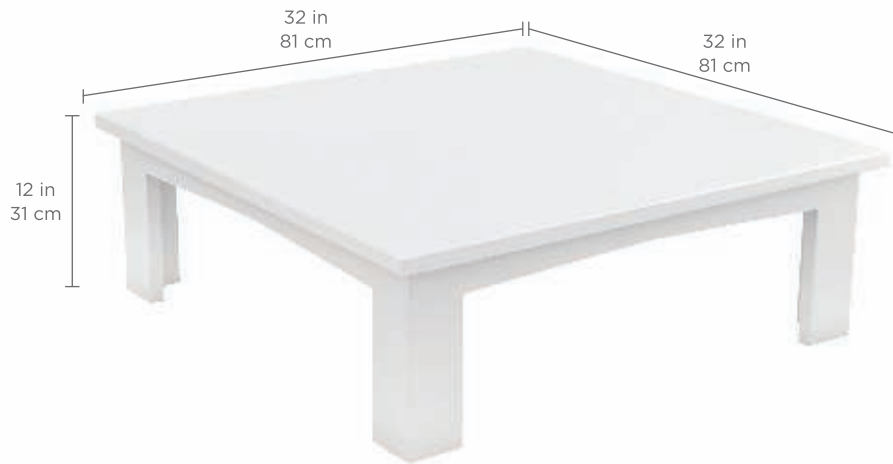

MAINSTAY

SQUARE COFFEE TABLE

FEATURES

- Perfect for residential or commercial settings
- Designed for on-deck use
- Crafted from extruded, high density polyethylene
- Withstands outdoor environment without swelling, splintering, fading, or warping
- UV stable, moisture and mildew resistant
- No assembly required
- Available in multiple colors

SPECIFICATIONS

Overall Length: 32 in | 81 cm

Overall Width: 32 in | 81 cm

Overall Height: 12 in | 31 cm

Weight: 46 lbs | 39 kg