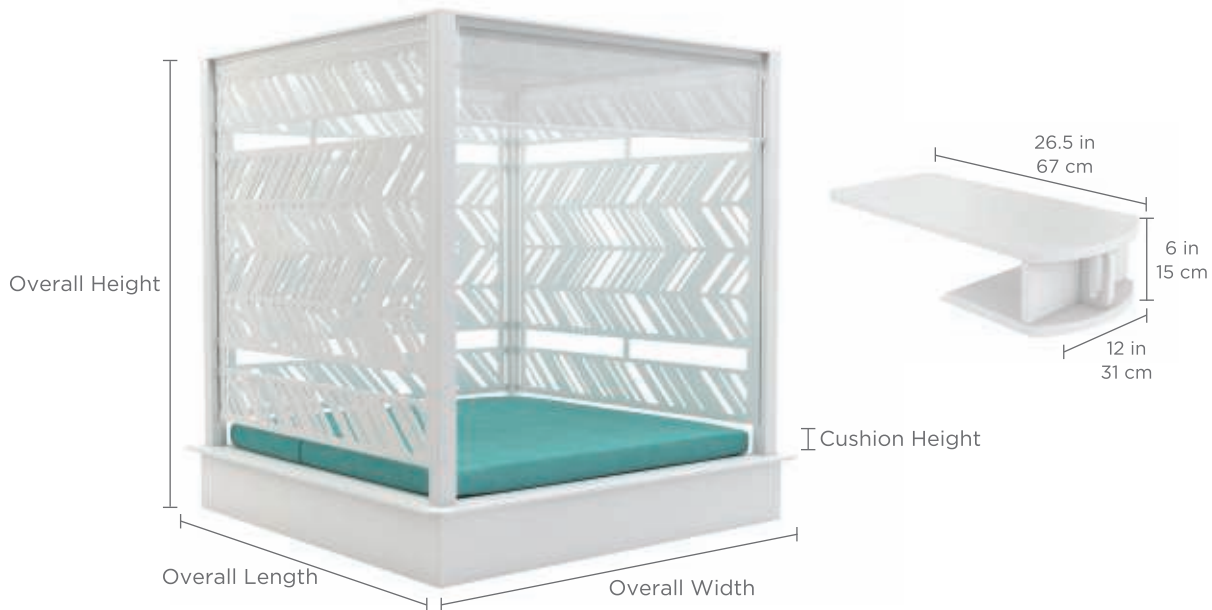

SHIFT

DAYBED

FEATURES

- Designed for up to 13 inches of water or on-deck use
- Perfect for residential or commercial use
- Withstands outdoor environment without swelling, splintering, fading, or warping
- Crafted of an extruded, high-density polyethylene
- UV stable, moisture and mildew resistant
- High-quality cushion made of outdoor fabrics and EZ Dri foam
- Awning system made of UV resistant Soltis 86 material
- Dual reclining bed with 5 positions
- Cocktail table included
- Customizable base and wall styles
- Custom engraving and embroidery available

TRADITIONAL SPECIFICATIONS

Overall Length: 95 in | 241 cm
Overall Width: 95 in | 241 cm
Overall Height: 87 in | 221 cm

Cushion Height: 4 in | 10 cm
Weight: 580-1039 lbs | 263-471 kg

MODERN SPECIFICATIONS

Overall Length: 89 in | 226 cm
Overall Width: 89 in | 226 cm
Overall Height: 87 in | 221 cm

Cushion Height: 4 in | 10 cm
Weight: 580-1039 lbs | 263-471 kg

COCKTAIL TABLE SPECIFICATIONS

Overall Length: 26.5 in | 67 cm
Overall Width: 12 in | 31 cm
Overall Height: 6 in | 15 cm

Weight: 14.5 lbs | 7 kg

SHIFT

DAYBED

WALL STYLES

Lattice

Trellis

Greek Key

Floral