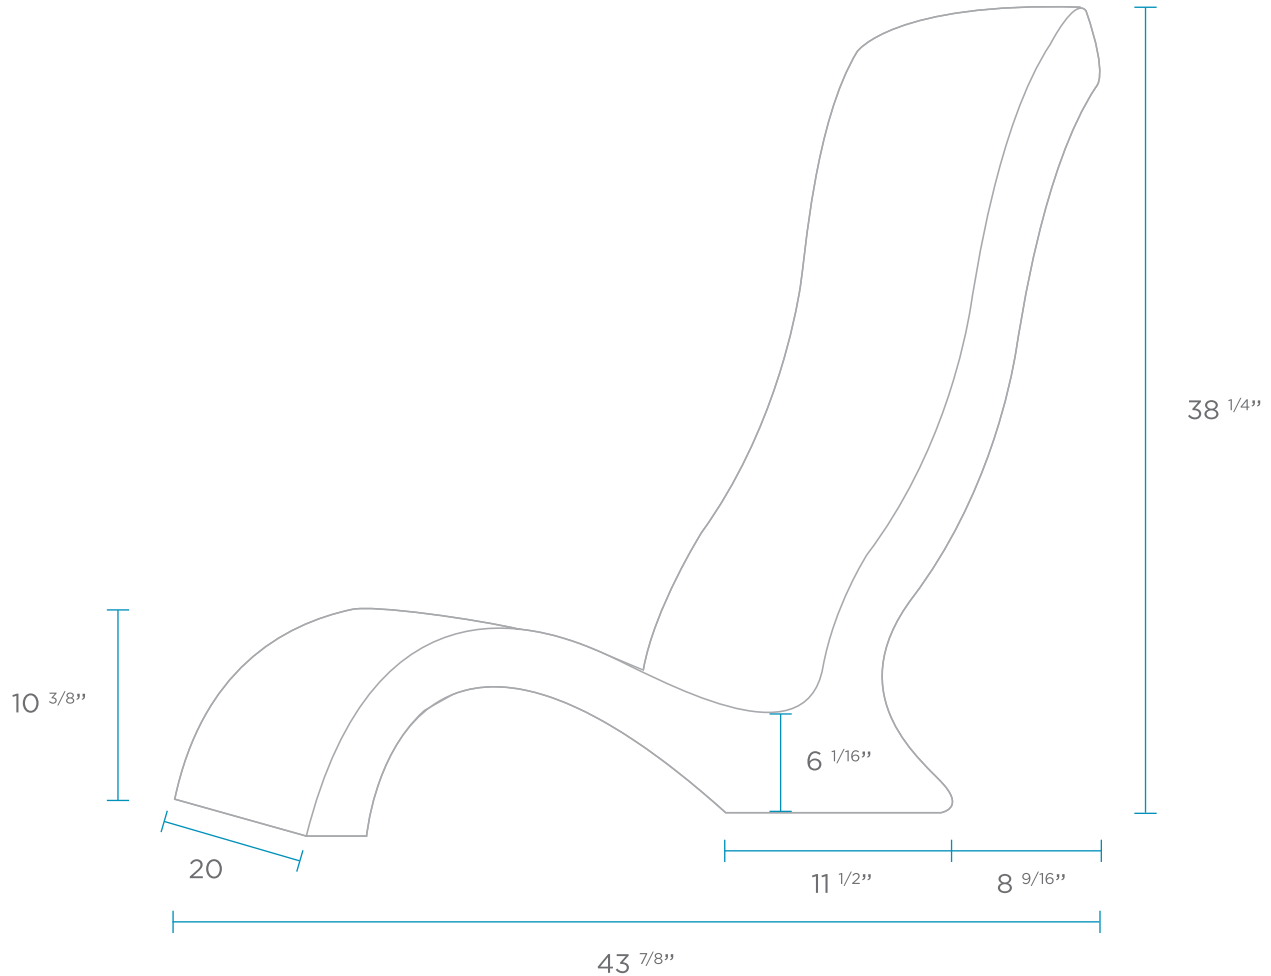

# CHAIR SPECIFICATIONS

WEIGHT EMPTY: 33 LBS | WEIGHT FULL: 133 LBS  
DESIGNED FOR UP TO 9" OF WATER OR ON DECK

## FEATURES

- Designed for up to 9" of water or on deck
- Perfect for residential or commercial use
- Built to withstand sun, weather, and chemicals of any aquatic environment
- Compatible with all pool types, including vinyl
- Crafted of an ultra-strong, UV8 rated resin, color stabilized for up to 8000 hours of direct sun
- Easy application via threaded plug system
- Excellent lumbar support in seated, upright position

## AVAILABLE RESIN COLORS

Over 400 fabric options available. See website for details.