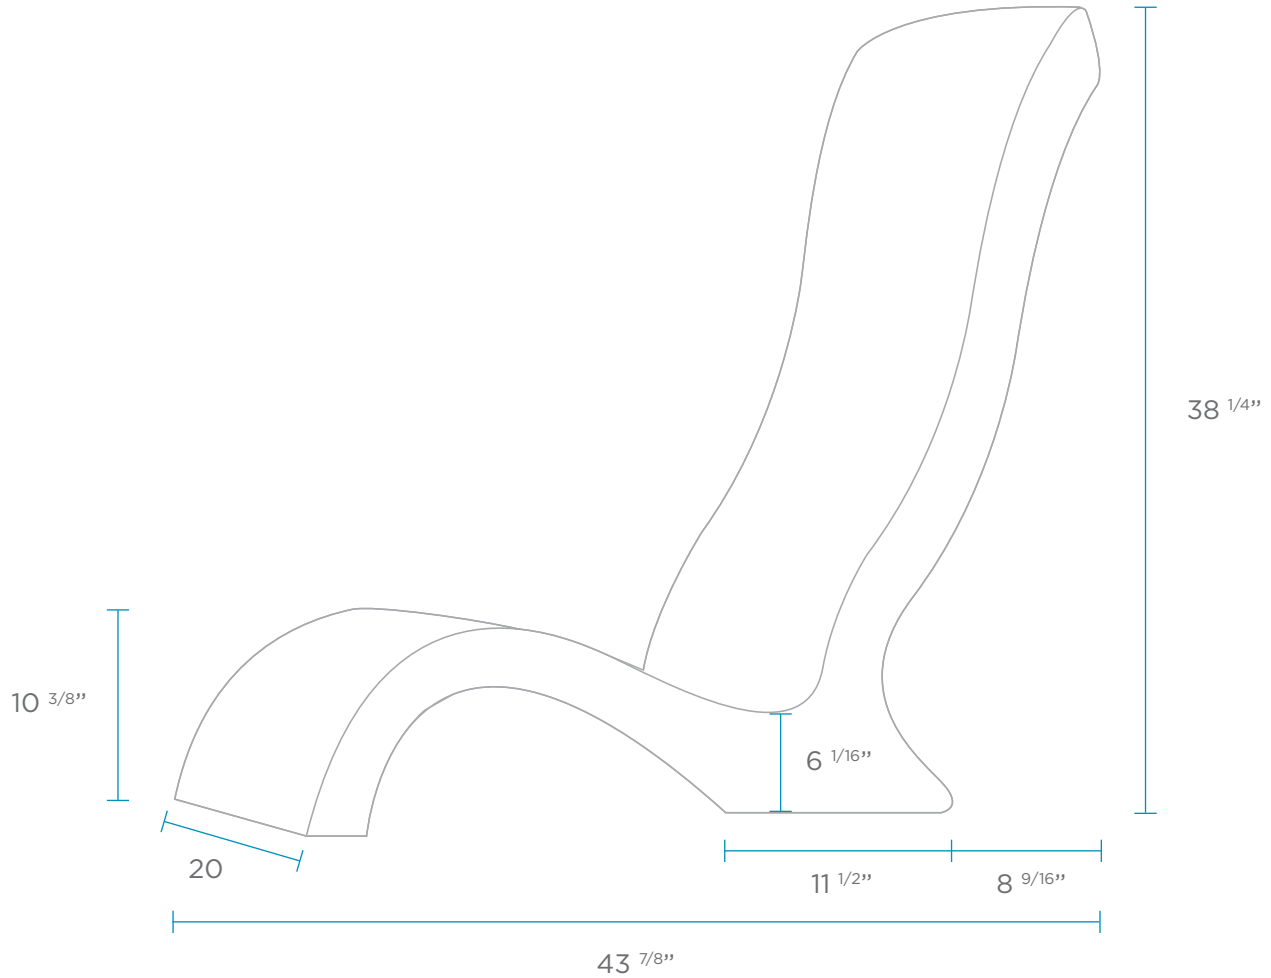

CHAIR SPECIFICATIONS

WEIGHT EMPTY: 33 LBS | WEIGHT FULL: 133 LBS
DESIGNED FOR UP TO 9" OF WATER OR ON DECK

FEATURES

- Designed for up to 9" of water or on deck
- Perfect for residential or commercial use
- Built to withstand sun, weather, and chemicals of any aquatic environment
- Compatible with all pool types, including vinyl
- Crafted of an ultra-strong, UV16 rated resin, color stabilized for up to 16,000 hours of direct sun
- Easy application via threaded plug system
- Excellent lumbar support in seated, upright position

AVAILABLE RESIN COLORS

Over 400 fabric options available. See website for details.