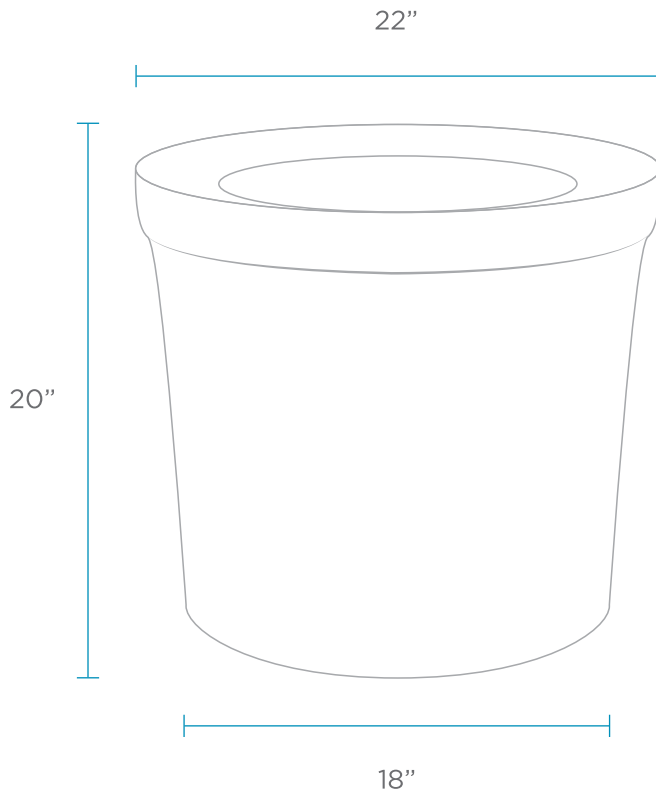

ICE BIN SIDE TABLE SPECIFICATIONS

WEIGHT EMPTY: 18 LBS | WEIGHT FULL: 175 LBS
DESIGNED FOR UP TO 15" OF WATER OR ON DECK

SIDE VIEW

TOP VIEW

FEATURES

- Designed for up to 15" of water or on deck
- Perfect for residential or commercial use
- Built to withstand sun, weather, and chemicals of any aquatic environment
- Compatible with all pool types, including vinyl
- Crafted of an ultra-strong, UV8 rated resin, color stabilized for up to 8000 hours of direct sun
- Easy application via threaded plug system
- Central ice bin holds up to 12 cans of your choice beverage
- Features a 2" built in umbrella sleeve