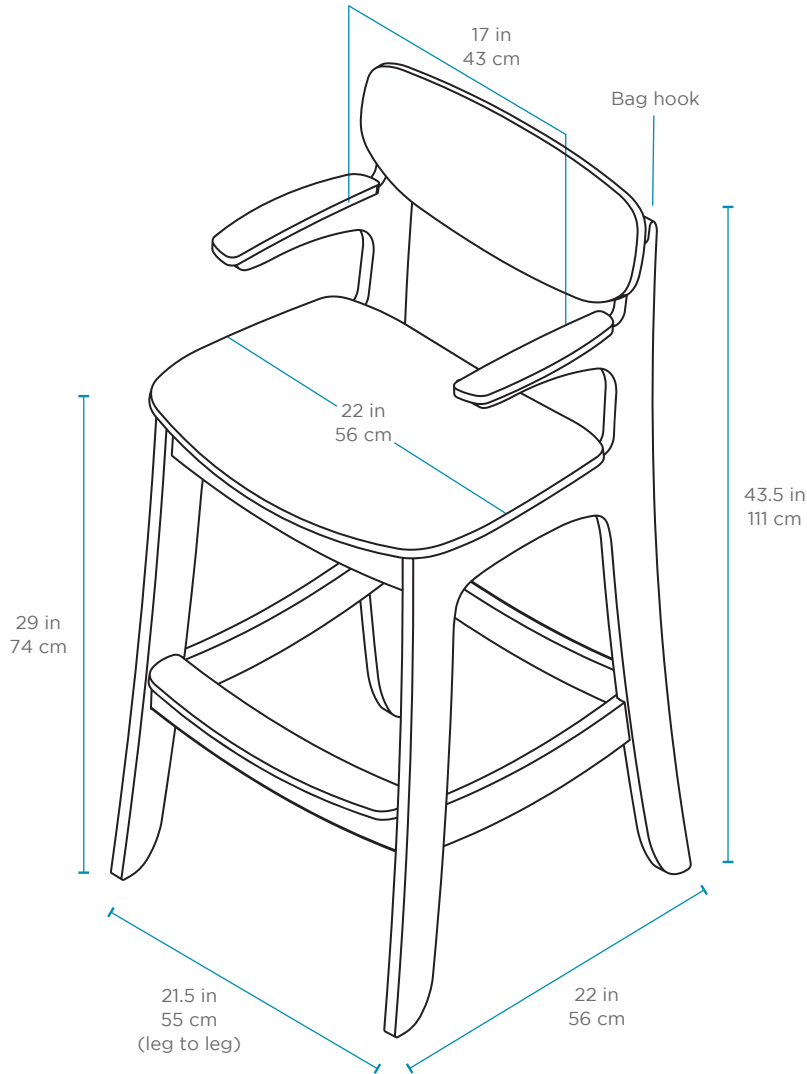

LEDGE HAVEN™ HIGHTOP ARMCHAIR

FEATURES

- Perfect for commercial or residential settings
- Designed for patio use
- Crafted from extruded, high density polyethylene
- UV stable, moisture and mildew resistant
- Withstands outdoor environment without swelling, splintering, fading, or warping
- Stainless steel hardware
- Minimal assembly required
- Available in multiple colors
- Low-back design backrest
- Integrated Footrest
- Bag hook

SPECIFICATIONS

Width (leg to leg): 21.5 In | 55cm
Depth (leg to leg): 22 in | 56 cm
Height: 43.5 In | 111 cm
Seat width: 22 in | 56 cm
Seat height: 29 in | 74 cm

Inside width of arms: 17 in | 43 cm
Diameter of bag hook: .495 in | 1.2573 cm
Weight: Solid color: 35 lbs | 16 kg
Accented with woodgrain: 33 lbs | 15 kg