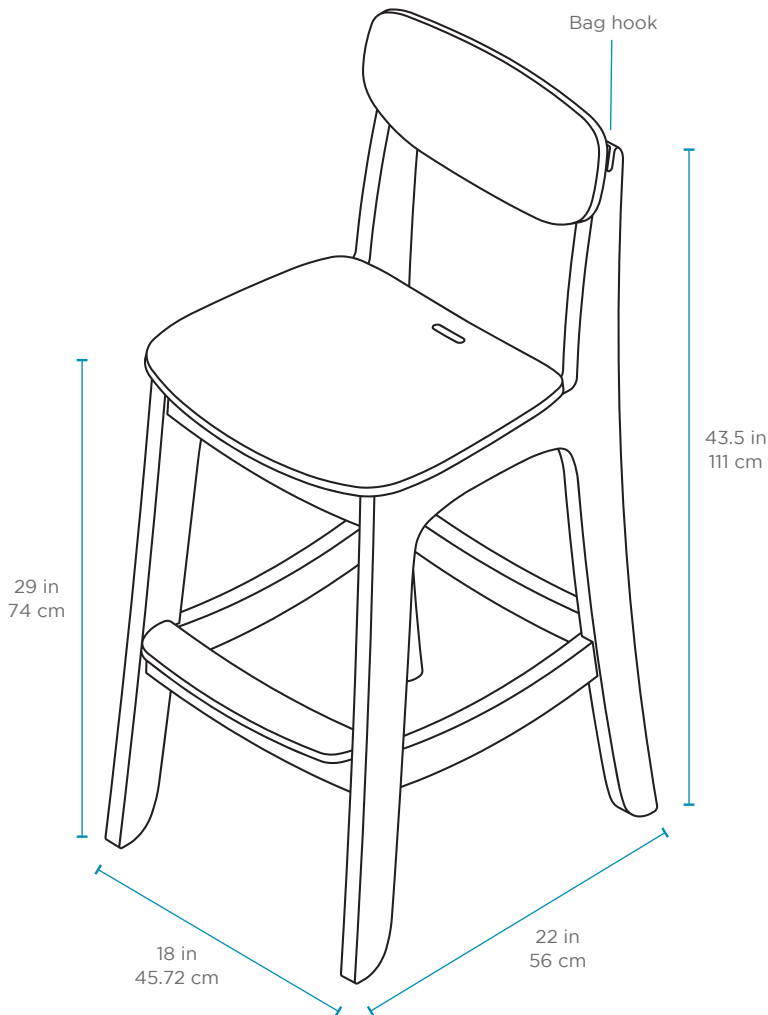

LEDGE HAVEN™ HIGHTOP CHAIR

FEATURES

- Perfect for commercial or residential settings
- Designed for patio use
- Crafted from extruded, high density polyethylene
- UV stable, moisture and mildew resistant
- Withstands outdoor environment without swelling, splintering, fading, or warping
- Stainless steel hardware
- Minimal assembly required
- Available in multiple colors
- Low-back design backrest
- Integrated Footrest
- Bag hook

SPECIFICATIONS

Width: 18 in | 45.72cm
Depth: 22 in | 56 cm
Height: 43.5 in | 111 cm
Seat height: 29 in | 74 cm

Diameter of bag hook: .495 in | 1.2573 cm
Weight: Solid color: 30 lbs | 14 kg
Accented with woodgrain: 29 lbs | 13 kg