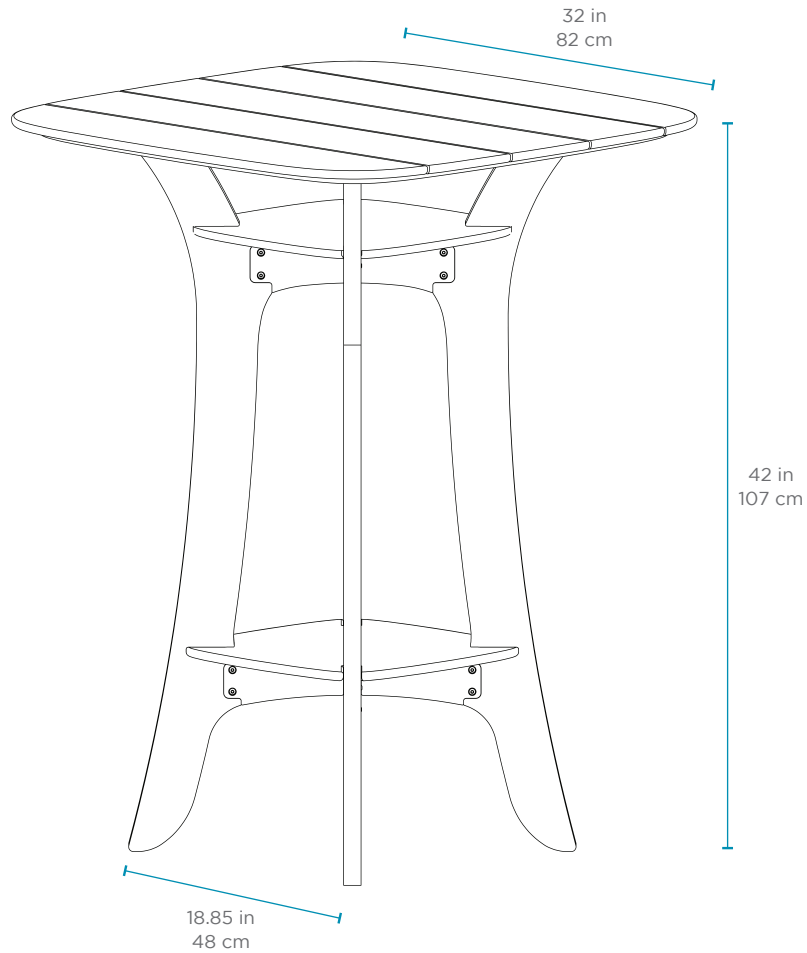

# LEDGE HAVEN™ HIGHTOP TABLE

## FEATURES

- Perfect for commercial or residential settings
- Designed for patio use
- Crafted from extruded, high density polyethylene
- UV stable, moisture and mildew resistant
- Withstands outdoor environment without swelling, splintering, fading, or warping
- Stainless steel hardware
- Minimal assembly required
- Multiple color combinations
- Seats up to 4 people
- 1 Storage shelf under table top
- 1 Footrest shelf
- 2 Built in bottle openers with cap catching magnet on underside of table

## SPECIFICATIONS

Width: 32 in | 82cm  
Height: 42 in | 107 cm  
Width of legs: 18.85 in | 48 cm

Weight: Solid color: 60 lbs | 27 kg  
Accented with woodgrain: 56 lbs | 22 kg