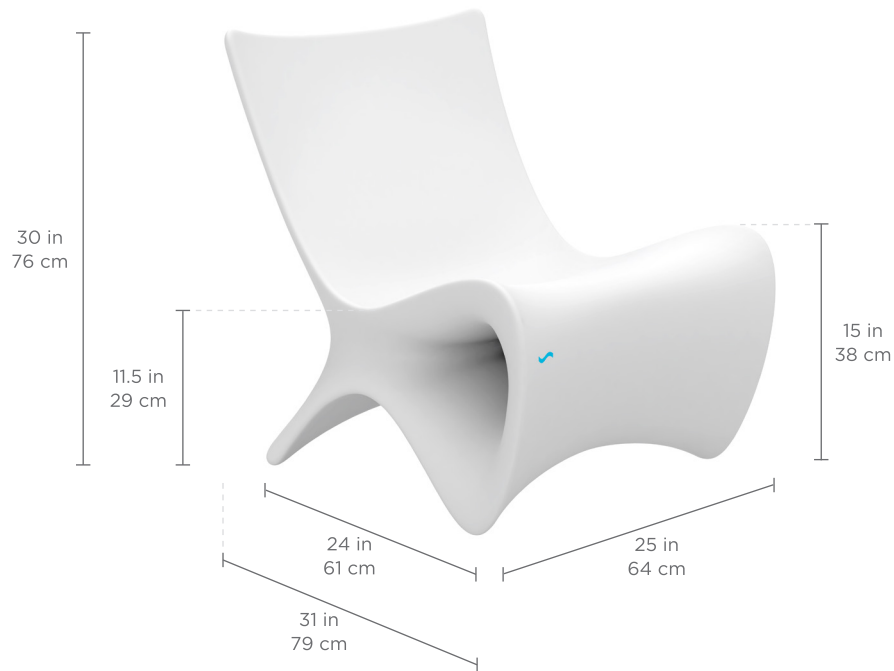

AUTOGRAPH

CHAIR

FEATURES

- Designed for up to 12 in | 30 cm of water or on-deck
- Perfect for residential or commercial settings
- Built to withstand sun, weather, and chemicals of any pool or outdoor environment
- Compatible with all pool types, including vinyl
- Crafted of a high-quality, UV20 rated resin, color stabilized for up to 20,000 hours of direct sunlight
- Easy set up via threaded plug system
- Rear handle for easy mobility and headrest attachment
- Advanced ergonomics and lumbar support
- Easy to clean and maintain
- Elevated seat height for dry in-pool seating
- No assembly required
- Available in multiple colors

SPECIFICATIONS

Overall Length: 31 in | 79 cm
Overall Width: 25 in | 64 cm
Overall Height: 30 in | 76 cm
Footprint Length: 24 in | 61 cm

Seat Height: 11.5 in | 29 cm
Knee Height: 15 in | 38 cm
Water Depth: Designed for up to 12 in | 30 cm of water
Weight Empty: 28 lbs | 13 kg
Weight Full: 161 lbs | 73 kg

AUTOGRAPH CHAIR

WATER DEPTH

- Designed for water depths of up to 12 in | 30 cm
- Product may drift, float, or bob in the drift zone
- To learn more about water depth, visit ledgeloungers.com/faqs