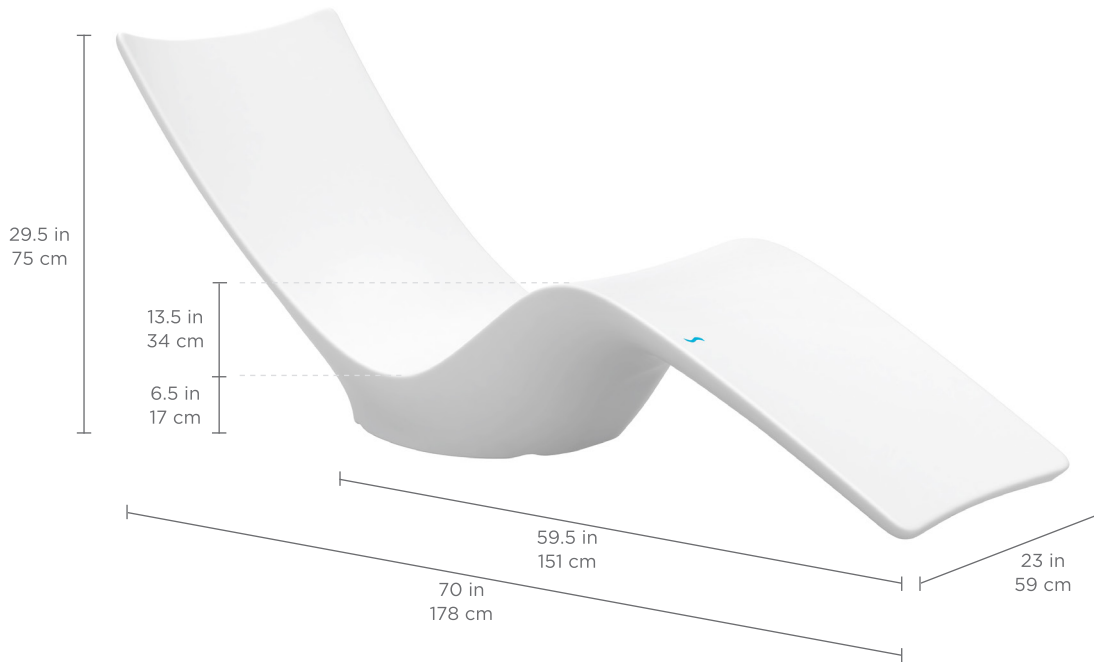

## CHAISE

---

## FEATURES

- Designed for up to 12 in | 30 cm of water or on-deck
- Perfect for residential or commercial settings
- Built to withstand sun, weather, and chemicals of any pool or outdoor environment
- Compatible with all pool types, including vinyl
- Crafted of a high-quality, UV16 rated resin, color stabilized for up to 16,000 hours of direct sunlight
- Easy set up via threaded plug system
- Rear handle for easy mobility and headrest attachment
- No assembly required
- Available in multiple colors

## SPECIFICATIONS

Overall Length: 70 in | 178 cm  
Overall Width: 23 in | 59 cm  
Overall Height: 29.5 in | 75 cm  
Footprint Length: 59.5 in | 151 cm

Seat Height: 6.5 in | 17 cm  
Knee Height: 13.5 in | 34 cm  
Water Depth: Designed for up to 12 in | 30 cm of water  
Weight Empty: 34 lbs | 16 kg  
Weight Full: 251 lbs | 114 kg

### WATER DEPTH

- Designed for water depths of up to 12 in | 30 cm
- Product may drift, float, or bob in the drift zone
- To learn more about water depth, visit [ledgeloungers.com/faqs](https://ledgeloungers.com/faqs)