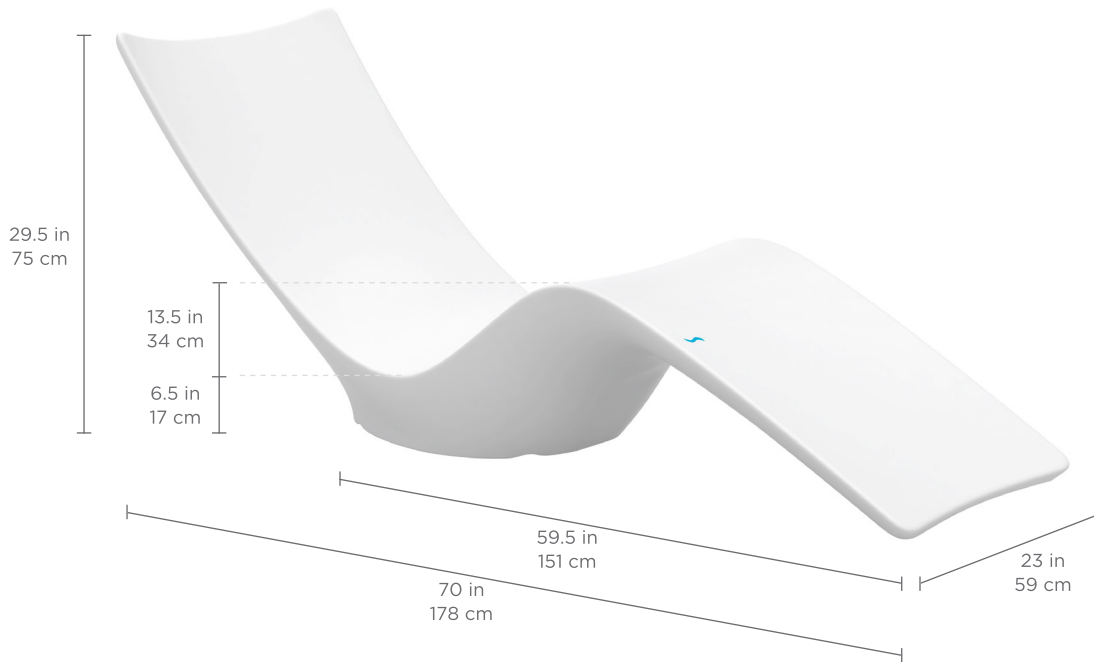

AUTOGRAPH

CHAISE

FEATURES

- Designed for up to 12 in | 30 cm of water or on-deck
- Perfect for residential or commercial settings
- Built to withstand sun, weather, and chemicals of any pool or outdoor environment
- Compatible with all pool types, including vinyl
- Crafted of a high-quality, UV20 rated resin, color stabilized for up to 20,000 hours of direct sunlight
- Easy set up via threaded plug system
- Rear handle for easy mobility and headrest attachment
- No assembly required
- Available in multiple colors

SPECIFICATIONS

Overall Length: 70 in | 178 cm
Overall Width: 23 in | 59 cm
Overall Height: 29.5 in | 75 cm
Footprint Length: 59.5 in | 151 cm

Seat Height: 6.5 in | 17 cm
Knee Height: 13.5 in | 34 cm
Water Depth: Designed for up to 12 in | 30 cm of water
Weight Empty: 34 lbs | 16 kg
Weight Full: 251 lbs | 114 kg

AUTOGRAPH

CHAISE

WATER DEPTH

- Designed for water depths of up to 12 in | 30 cm
- Product may drift, float, or bob in the drift zone
- To learn more about water depth, visit ledgeloungers.com/faqs