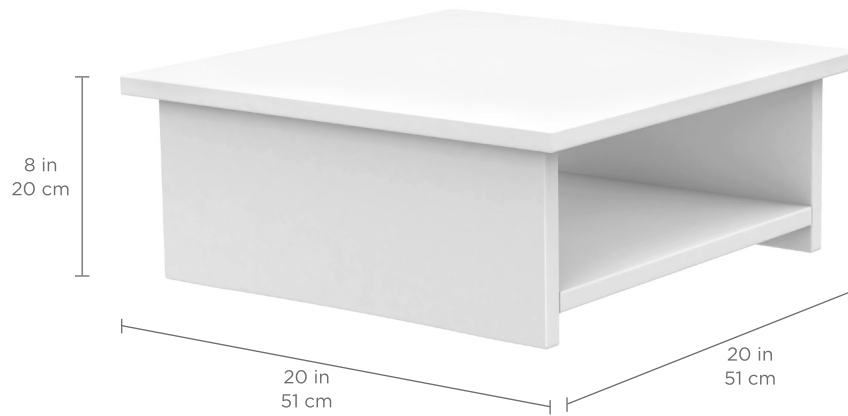

ECHO

SIDE TABLE

FEATURES

- Perfect for residential or commercial settings
- Designed for on-deck use
- Crafted of an extruded, high-density polyethylene
- UV stable, moisture and mildew resistant
- Withstands outdoor environment without swelling, splintering, fading, or warping
- Stainless steel hardware
- No assembly required
- Available in multiple colors

SPECIFICATIONS

Overall Length: 20 in | 51 cm
Overall Width: 20 in | 51 cm
Overall Height: 8 in | 20 cm

Weight: 24 lbs | 12 kg