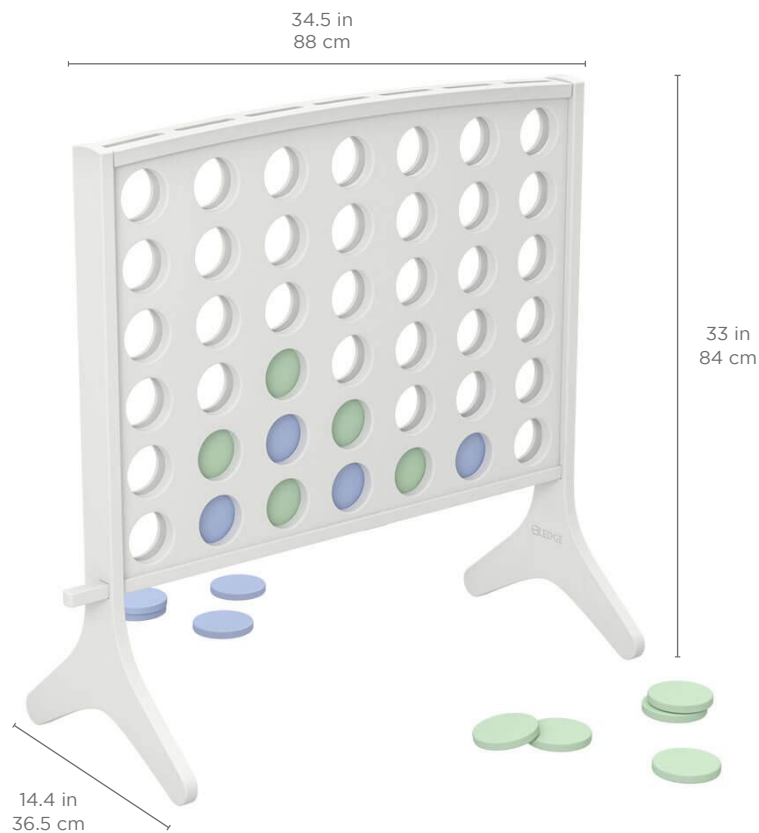

## 4 IN A ROW

### FEATURES

- Perfect for residential and commercial settings
- Crafted from extruded high-density polyethylene
- Withstands outdoor environment without swelling, splintering, fading or warping
- UV stable, moisture and mildew resistant
- Entertainment for both kids and adults
- Includes 1 game board
- Includes 42 large pucks (21 of each color)
- No assembly required

### SPECIFICATIONS

Overall Length: 34.5 in | 88 cm  
Overall Width: 14.5 in | 36.5 cm  
Overall Height: 33 in | 84 cm

Weight: 30 lbs | 14 kg