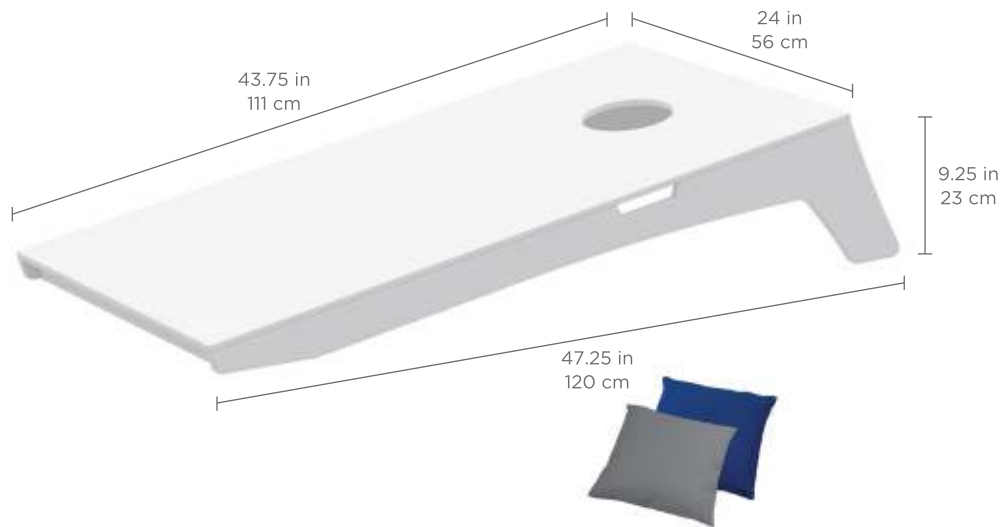

GAMES

CORNHOLE

FEATURES

- Perfect for residential or commercial settings
- Crafted from extruded, high density polyethylene
- Withstands outdoor environment without swelling, splintering, fading, or warping
- UV stable, moisture and mildew resistant
- Includes 2 cornhole boards
- Includes 2 sets of 4 bean bags
- Custom engraving available
- No assembly required
- Available in multiple colors

SPECIFICATIONS

Overall Length: 51.5 in | 131 cm
Overall Width: 24 in | 61 cm
Overall Height: 10.5 in | 27 cm

Top Surface Length: 47.5 in | 121 cm
Weight: 43 lbs | 20 kg

GAMES

CORNHOLE TOSS

FEATURES

- Perfect for residential or commercial settings
- Crafted from extruded, high density polyethylene
- Withstands outdoor environment without swelling, splintering, fading, or warping
- UV stable, moisture and mildew resistant
- Includes 2 cornhole boards
- Includes 2 sets of 4 bean bags
- Custom engraving available
- No assembly required
- Available in multiple colors

SPECIFICATIONS

Overall Length: 47.25 in | 120 cm
Overall Width: 24 in | 56 cm
Overall Height: 9.25 in | 23 cm

Top Surface Length: 43.75 in | 111 cm
Weight: 26 lbs | 12 kg