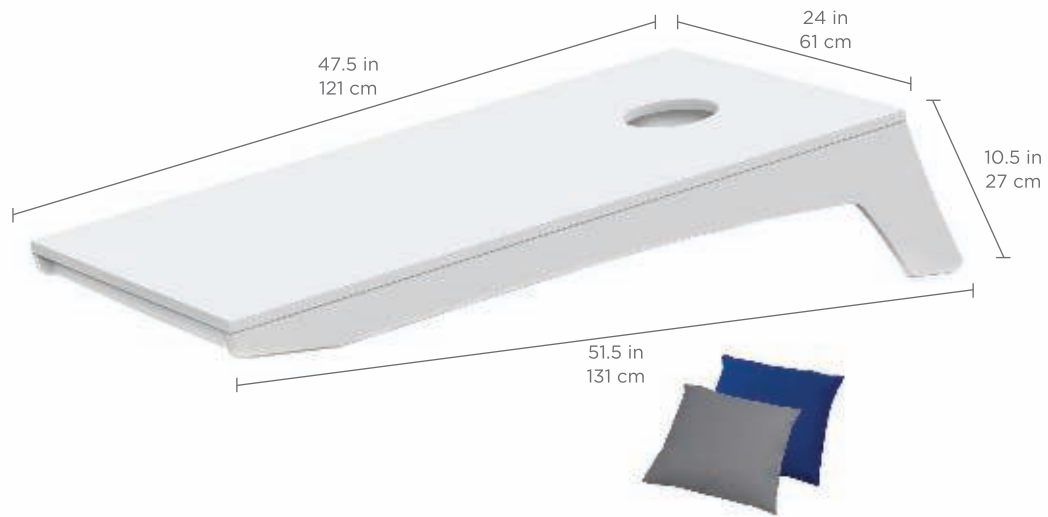

GAMES

CORNHOLE

FEATURES

- Perfect for residential or commercial settings
- Crafted from extruded, high density polyethylene
- Withstands outdoor environment without swelling, splintering, fading, or warping
- UV stable, moisture and mildew resistant
- Includes 2 cornhole boards
- Includes 2 sets of 4 bean bags
- Custom engraving available
- No assembly required
- Available in multiple colors

SPECIFICATIONS

Overall Length: 51.5 in | 131 cm
Overall Width: 24 in | 61 cm
Overall Height: 10.5 in | 27 cm

Top Surface Length: 47.5 in | 121 cm
Weight: 43 lbs | 20 kg

GAMES

CORNHOLE TOSS

FEATURES

- Perfect for residential or commercial settings
- Crafted from extruded, high density polyethylene
- Withstands outdoor environment without swelling, splintering, fading, or warping
- UV stable, moisture and mildew resistant
- Includes 2 cornhole boards
- Includes 2 sets of 4 bean bags
- Custom engraving available
- No assembly required
- Available in multiple colors

SPECIFICATIONS

Overall Length: 47.25 in | 120 cm
Overall Width: 24 in | 56 cm
Overall Height: 9.25 in | 23 cm

Top Surface Length: 43.75 in | 111 cm
Weight: 26 lbs | 12 kg