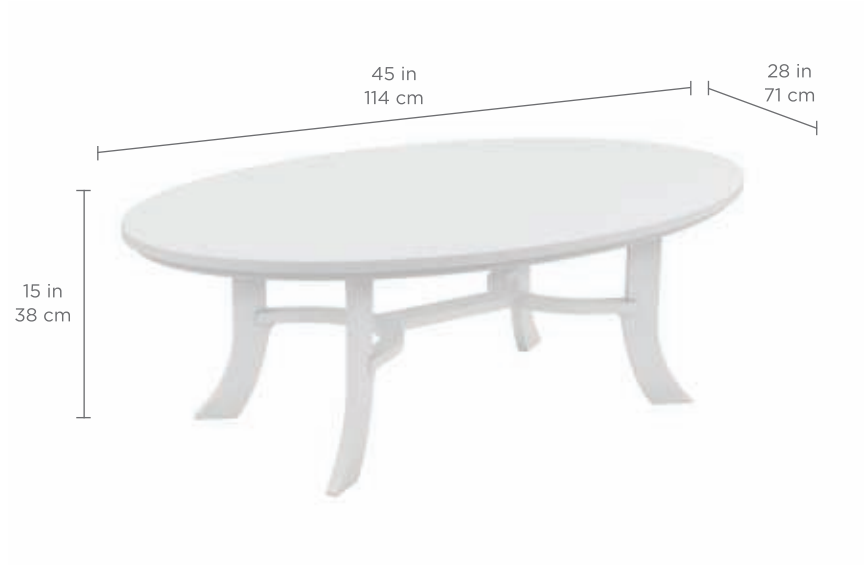

LEGACY

OVAL COFFEE TABLE

FEATURES

- Perfect for residential or commercial settings
- Designed for on-deck use
- Crafted from extruded, high density polyethylene
- Withstands outdoor environment without swelling, splintering, fading, or warping
- UV stable, moisture and mildew resistant
- Stainless steel hardware
- No assembly required
- Available in multiple colors

SPECIFICATIONS

Overall Length: 45 in | 114 cm
Overall Width: 28 in | 71 cm
Overall Height: 15 in | 38 cm

Weight: 34 lbs | 16 kg