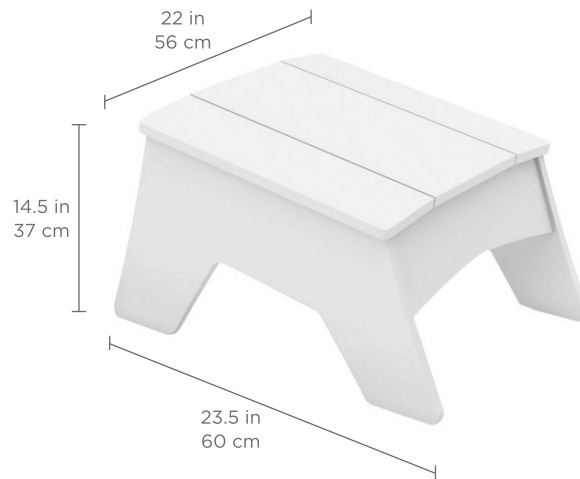

MAINSTAY

ADIRONDACK REGULAR OTTOMAN

FEATURES

- Perfect for residential or commercial settings
- Designed for on-deck use with the Mainstay Adirondack Regular
- Crafted from extruded, high density polyethylene
- Withstands outdoor environment without swelling, splintering, fading, or warping
- UV stable, moisture and mildew resistant
- Stainless steel hardware
- No assembly required
- Available in multiple colors
- Custom engraving available

SPECIFICATIONS

Overall Length: 27 in | 69 cm
Overall Width: 22.5 in | 57 cm
Overall Height: 16 in | 41 cm

Weight: 35 lbs | 16 kg

MAINSTAY

ADIRONDACK FIT OTTOMAN

FEATURES

- Perfect for residential or commercial settings
- Designed for on-deck use with the Mainstay Adirondack Fit
- Crafted from extruded, high density polyethylene
- Withstands outdoor environment without swelling, splintering, fading, or warping
- UV stable, moisture and mildew resistant
- Stainless steel hardware
- No assembly required
- Available in multiple colors
- Custom engraving available

SPECIFICATIONS

Overall Length: 23.5 in | 60 cm

Overall Width: 22 in | 56 cm

Overall Height: 14.5 in | 37 cm

Weight: 26 lbs | 12 kg