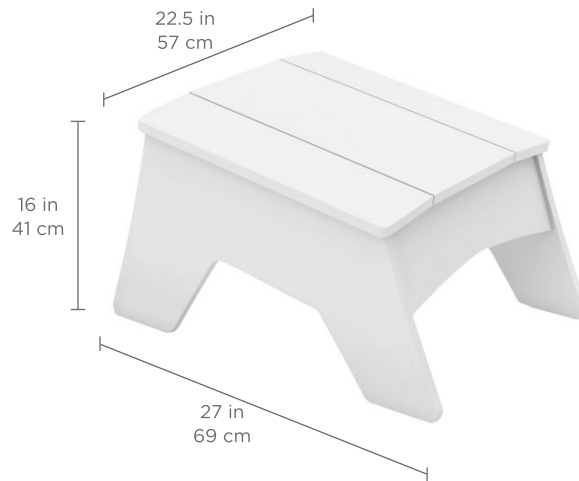

MAINSTAY

ADIRONDACK REGULAR OTTOMAN

FEATURES

- Perfect for residential or commercial settings
- Designed for on-deck use with the Mainstay Adirondack Regular
- Crafted from extruded, high density polyethylene
- Withstands outdoor environment without swelling, splintering, fading, or warping
- UV stable, moisture and mildew resistant
- Stainless steel hardware
- No assembly required
- Available in multiple colors
- Custom engraving available

SPECIFICATIONS

Overall Length: 27 in | 69 cm
Overall Width: 22.5 in | 57 cm
Overall Height: 16 in | 41 cm

Weight: 35 lbs | 16 kg

MAINSTAY

ADIRONDACK FIT OTTOMAN

FEATURES

- Perfect for residential or commercial settings
- Designed for on-deck use with the Mainstay Adirondack Fit
- Crafted from extruded, high density polyethylene
- Withstands outdoor environment without swelling, splintering, fading, or warping
- UV stable, moisture and mildew resistant
- Stainless steel hardware
- No assembly required
- Available in multiple colors
- Custom engraving available

SPECIFICATIONS

Overall Length: 23.5 in | 60 cm

Overall Width: 22 in | 56 cm

Overall Height: 14.5 in | 37 cm

Weight: 26 lbs | 12 kg