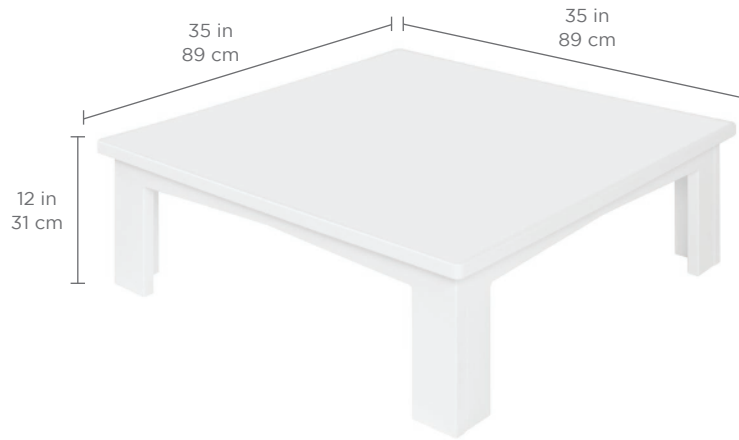

MAINSTAY

SECTIONAL ENDCAP

FEATURES

- Perfect for residential or commercial settings
- Designed for on-deck use
- Withstands outdoor environment without swelling, splintering, fading, or warping
- Crafted from extruded, high density polyethylene
- UV stable, moisture and mildew resistant
- Available in multiple colors
- Available in two size options

FULL ENDCAP SPECIFICATIONS

Overall Length: 35 in | 89 cm

Weight: 51 lbs | 23 kg

Overall Width: 35 in | 89 cm OR 17.5 in | 45 cm

Overall Height: 12 in | 31 cm

HALF ENDCAP SPECIFICATIONS

Overall Length: 35 in | 89 cm

Weight: 28 lbs | 13 kg

Overall Width: 17.5 in | 45 cm

Overall Height: 12 in | 31 cm