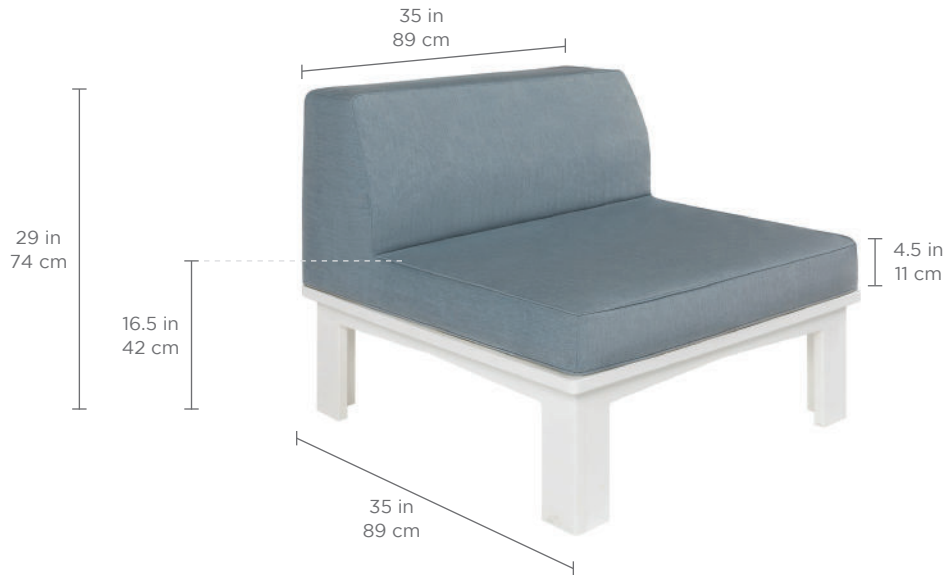

MAINSTAY

SECTIONAL MIDDLE

FEATURES

- Perfect for residential or commercial settings
- Designed for on-deck use
- Withstands outdoor environment without swelling, splintering, fading, or warping
- UV stable, moisture and mildew resistant
- Cushion crafted of high-quality, marine-grade outdoor fabrics and EZ-Dri foam core
- Secure cushion in place with easy strap and buckle system
- Endless reconfiguring possibilities using interlocking system
- Available in multiple colors

SPECIFICATIONS

Overall Width: 35 in | 89 cm
Overall Depth: 35 in | 89 cm
Overall Height: 29 in | 74 cm

Seat Height: 16.5 in | 42 cm
Cushion Height: 4.5 in | 11 cm
Weight: 63 lbs | 29 kg