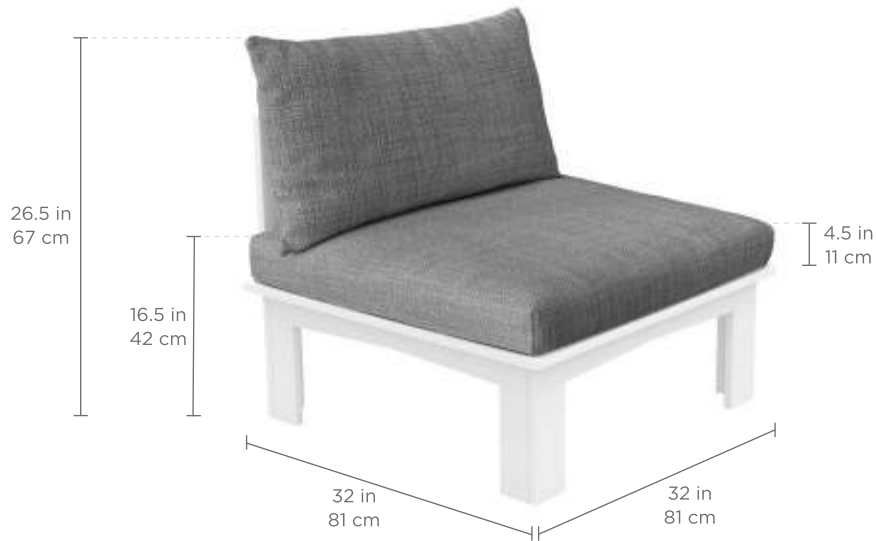

MAINSTAY

SECTIONAL RELAXED MIDDLE

FEATURES

- Perfect for residential or commercial settings
- Designed for on-deck use
- Withstands outdoor environment without swelling, splintering, fading, or warping
- UV stable, moisture and mildew resistant
- Cushion crafted of high-quality, marine-grade outdoor fabrics and EZ-Dri foam core
- Easy strap and buckle system for securing seat cushions
- Endless reconfiguring possibilities using interlocking system
- Available in multiple colors

SPECIFICATIONS

Overall Width: 32 in | 81 cm
Overall Depth: 32 in | 81 cm
Overall Height: 26.5 in | 67 cm

Seat Height: 16.5 in | 42 cm
Cushion Height: 4.5 in | 11 cm
Weight: 58 lbs | 26 kg