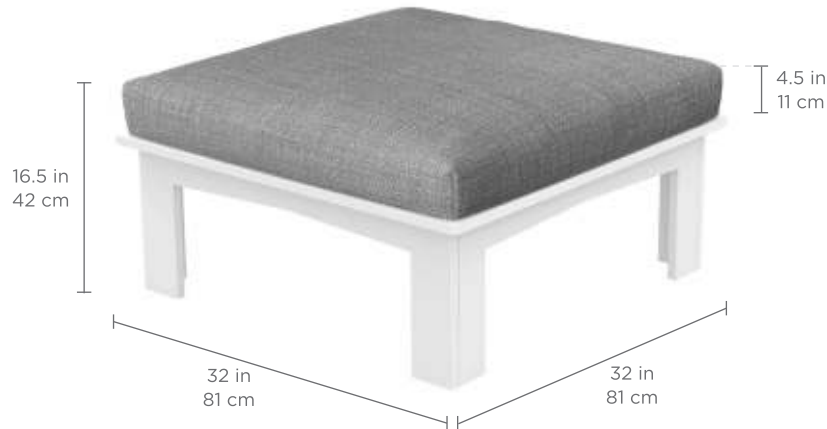

MAINSTAY

SECTIONAL RELAXED OTTOMAN

FEATURES

- Perfect for residential or commercial settings
- Designed for on-deck use
- Withstands outdoor environment without swelling, splintering, fading, or warping
- UV stable, moisture and mildew resistant
- Cushion crafted of high-quality, marine-grade outdoor fabrics and EZ-Dri foam core
- Easy strap and buckle system for securing seat cushions
- Available in multiple colors

SPECIFICATIONS

Overall Length: 32 in | 81 cm
Overall Width: 32 in | 81 cm
Overall Height: 16.5 in | 42 cm

Seat Height: 16.5 in | 42 cm
Cushion Height: 4.5 in | 11 cm
Weight: 46 lbs | 21 kg