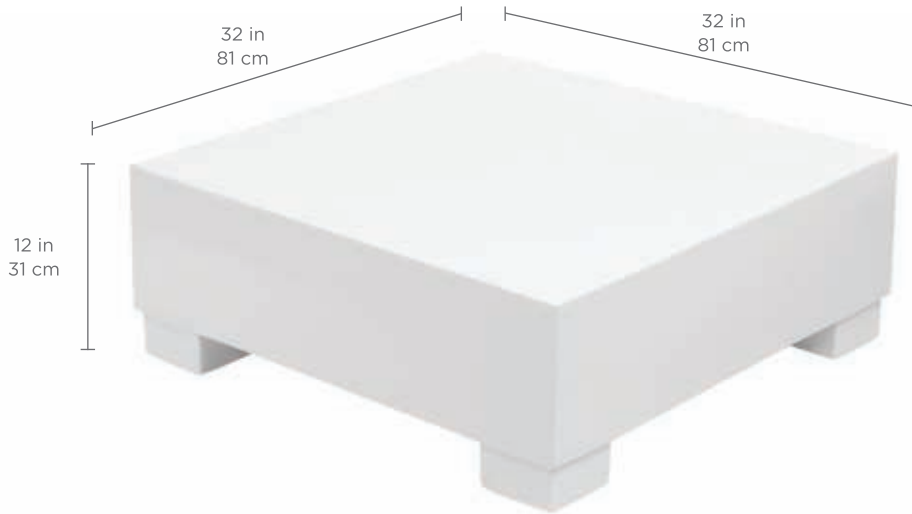

SIGNATURE

COFFEE TABLE

FEATURES

- Designed for up to 10 inches of water or on-deck
- Perfect for residential or commercial settings
- Built to withstand sun, weather, and chemicals of any pool or outdoor environment
- Compatible with all pool types, including vinyl
- Crafted from a high-quality, UV20 rated resin, color stabilized for up to 20,000 hours of direct sunlight
- Easy set up via threaded plug system
- No assembly required
- Available in multiple colors

SPECIFICATIONS

Overall Length: 32 in | 81 cm
Overall Width: 32 in | 81 cm
Overall Height: 12 in | 31 cm

Water Depth: Designed for up to 10 in | 25 cm of water
Weight Empty: 35 lbs | 16 kg
Weight Full: 333 lbs | 151 kg

SIGNATURE

COFFEE TABLE

WATER DEPTH

- Not recommended for water depths of more than 10 in | 25 cm
- Product may drift, float, or bob in the drift zone
- To learn more about water depth, visit ledgeloungers.com/faqs