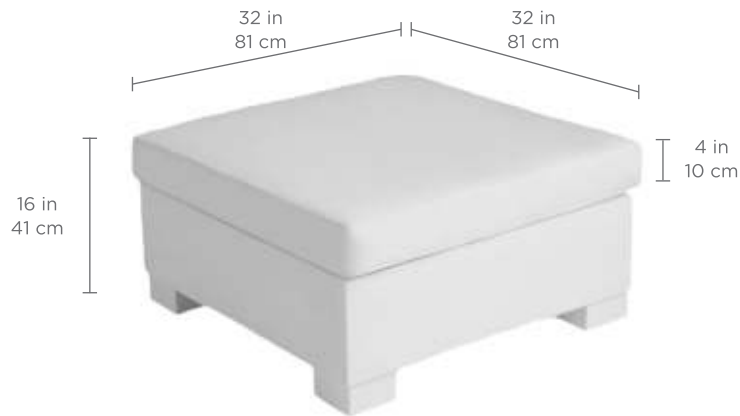

SIGNATURE

SECTIONAL OTTOMAN

FEATURES

- Designed for up to 10 in | 25 cm of water or on-deck use
- Perfect for residential or commercial settings
- Built to withstand sun, weather, and chemicals of any pool or outdoor environment
- Compatible with all pool types, including vinyl
- One piece base crafted from a high-quality, UV20 rated resin, color stabilized for up to 20,000 hours of direct sunlight
- One piece cushion made of marine or sling grade outdoor fabrics and EZ-Dri foam core
- Easy set up via threaded plug system
- Endless reconfiguration possibilities using snap-in-place interlocking system
- No assembly required
- Available in multiple colors

SPECIFICATIONS

Overall Length: 32 in | 81 cm
Overall Width: 32 in | 81 cm
Overall Height: 16 in | 41 cm

Cushion Height: 4 in | 10 cm
Water Depth: Designed for up to 10 in | 25 cm of water
Weight Empty: 38 lbs | 17 kg
Weight Full: 336 lbs | 153 kg

SIGNATURE

SECTIONAL OTTOMAN

WATER DEPTH

- Designed for water depths of up to 10 in | 25 cm
- Product may drift, float, or bob in the drift zone
- To learn more about water depth, visit ledgeloungers.com/faqs