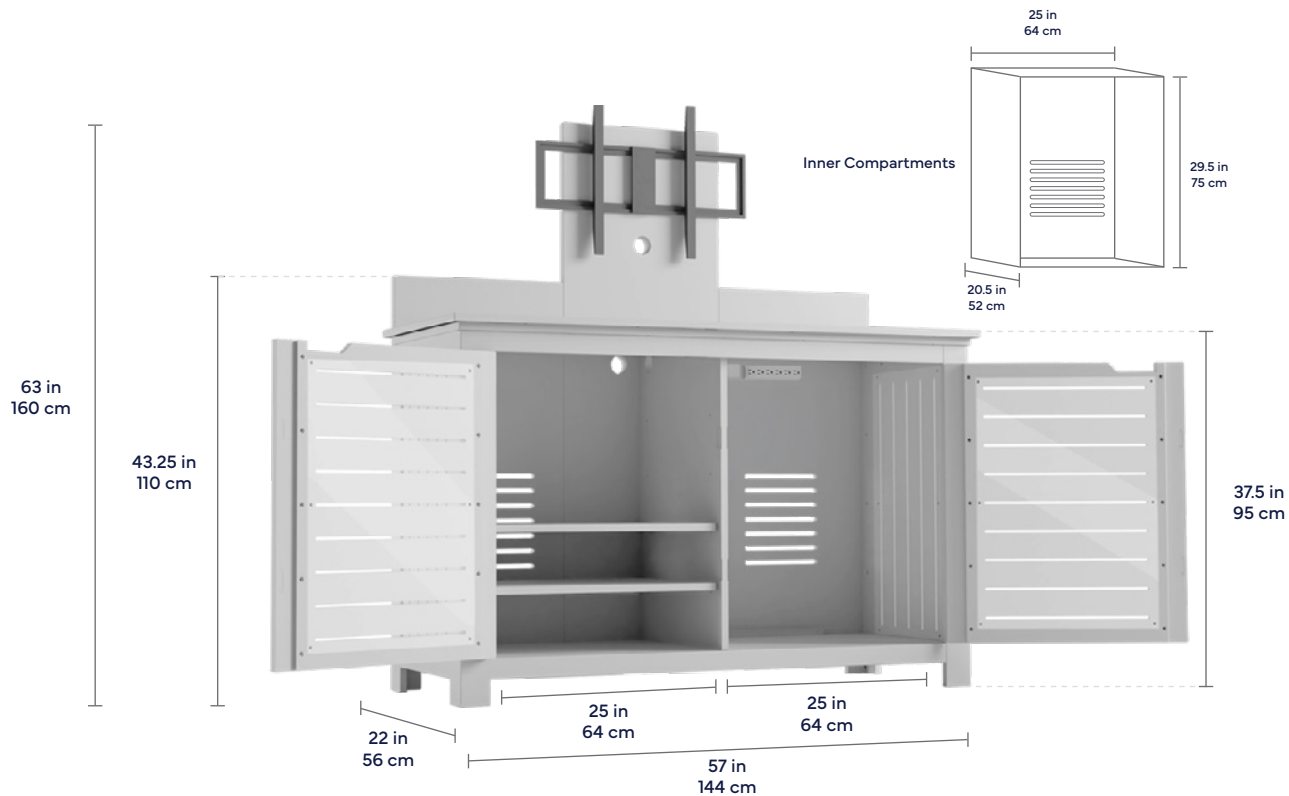

## Bar Credenza With TV Mount

### Features

- Built-in slots to reduce trapped moisture
- Routed grips for easy cabinet access
- Wireless inductive phone charger for a quick boost
- Ample storage to tuck valuables away
- Comes standard with built-in TV support and bracket | Also available without
- Adjustable shelving
- Cord access holes for easy cord management
- Multiple electrical and USB outlet options to accommodate outdoor appliances, phone, etc.
- No assembly required
- Available in multiple colors

### Specifications

Overall Length: 57 in | 144 cm  
Overall Width: 22 in | 56 cm  
Overall Height With TV Mount: 60.5 in | 154 cm  
Overall Height Without TV Mount: 43.25 in | 110 cm  
Counter Height: 37.5 in | 95 cm  
Left Compartment Length: 25 in | 63 cm  
Left Compartment Width: 20.5 in | 52 cm  
Left Compartment Height: 29.5 in | 75 cm

### Specifications

Overall Length: 57 in | 144 cm  
Overall Width: 22 in | 56 cm  
Overall Height: 43.25 in | 110 cm  
Counter Height: 37.5 in | 95 cm  
Left Compartment Length: 25 in | 64 cm  
Left Compartment Width: 20.5 in | 52 cm  
Left Compartment Height: 29.5 in | 75 cm