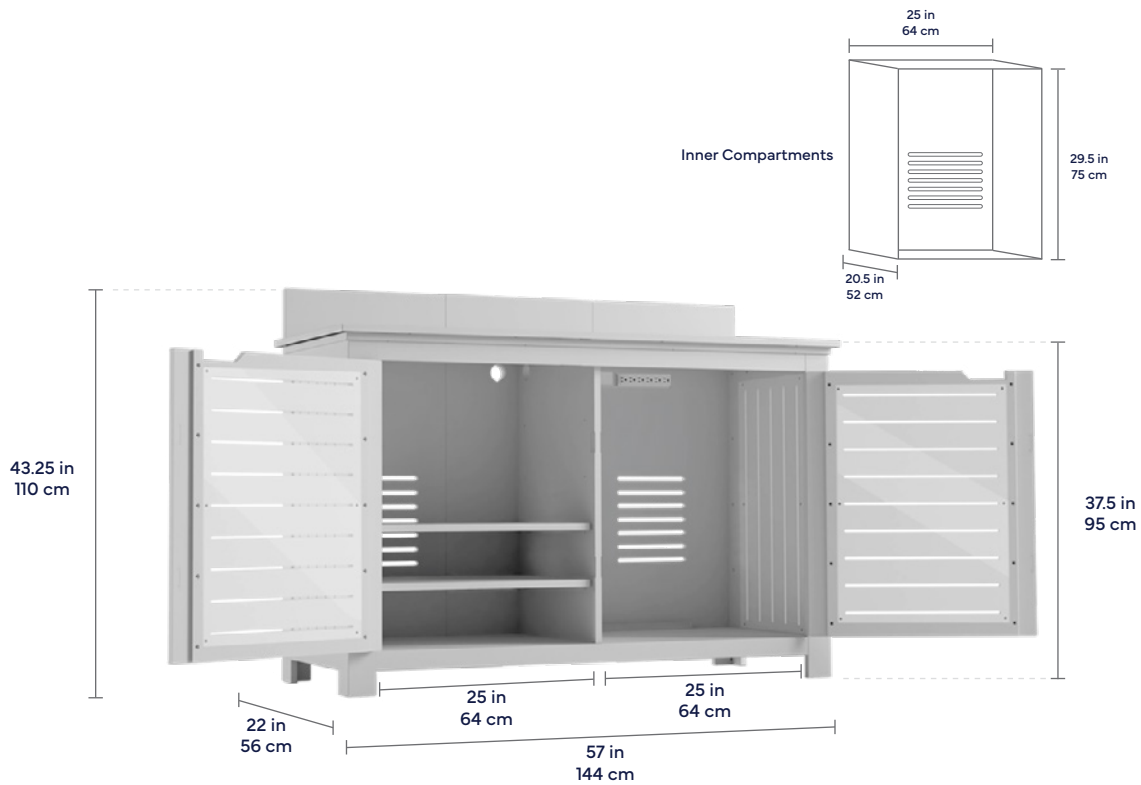

Mainstay

Bar Credenza Without TV Mount

Features

- Built-in slots to reduce trapped moisture
- Routed slots for easy cabinet access
- Wireless inductive phone charger for a quick boost
- Ample storage to tuck outdoor essentials away
- Adjustable shelving
- Cord access holes for easy cord management
- Multiple electrical and USB outlet options to accommodate outdoor appliances, phone, etc.
- No assembly required
- Available in multiple colors

Specifications

Overall Length: 57 in | 144 cm
Overall Width: 22 in | 56 cm
Overall Height: 43.25 in | 110 cm
Counter Height: 37.5 in | 95 cm
Left Compartment Length: 25 in | 64 cm
Left Compartment Width: 20.5 in | 52 cm
Left Compartment Height: 29.5 in | 75 cm

Right Compartment Length: 25 in | 63 cm
Right Compartment Width: 20.5 in | 52 cm
Right Compartment Height: 29.5 in | 75 cm
Weight: 354 lbs | 161 kg