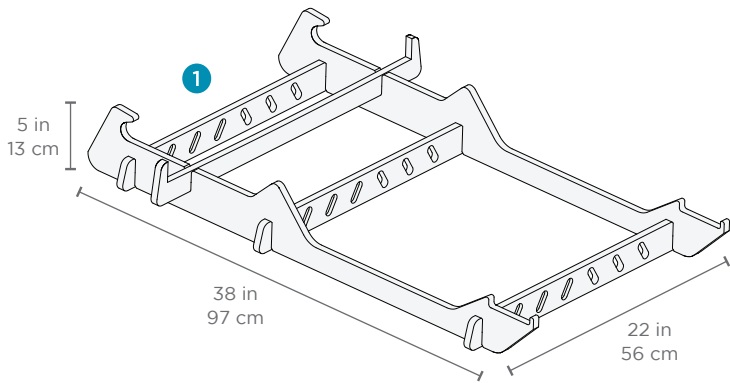

SIGNATURE CHAIR RISER

FEATURES

- Perfect lift for deeper ledge depths or to reduce pool water in your seat
- Crafted from the same extruded high-density polyethylene as your lounge
- Withstands outdoor environment without swelling, splintering, fading or warping
- UV20 rated resin is color stabilized for up to 20,000 hours of direct sunlight
- Four sizes designed for water depth between 10" & 20" of water
- Available in 3 colors
- Easy setup

SPECIFICATIONS

1 Water depth between 10" & 12" Length: 38 in | 97 cm Width: 22 in | 56 cm Height: 5 in | 13 cm Weight: 6 lbs	2 Water depth between 12" & 15" Length: 38 in | 96.5 cm Width: 22 in | 56 cm Height: 8 in | 21 cm Weight: 10 lbs	3 Water depth between 15" & 18" Length: 58 in | 148 cm Width: 22m in | 56 cm Height: 11 in | 28 cm Weight: 18 lbs
4 Water depth between 18" & 20" Length: 40.5 in | 103 cm Width: 22 in | 56 cm Height: 13.5 in | 35 cm Weight: 28 lbs