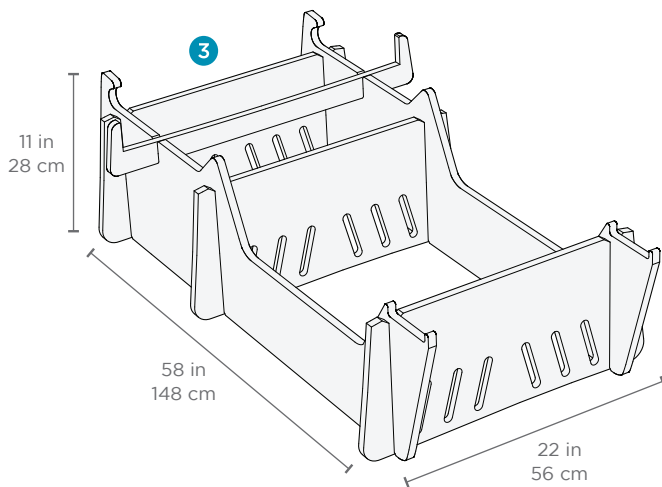

SIGNATURE CHAIR RISER

FEATURES

- Perfect lift for deeper ledge depths or to reduce pool water in your seat
- Crafted from the same extruded high-density polyethylene as your lounge
- Withstands outdoor environment without swelling, splintering, fading or warping
- UV20 rated resin is color stabilized for up to 20,000 hours of direct sunlight
- Four sizes designed for water depth between 10" & 20" of water
- Available in 3 colors
- Easy setup

SPECIFICATIONS

1 Water depth between 10" & 12" Length: 38 in | 97 cm Width: 22 in | 56 cm Height: 5 in | 13 cm Weight: 6 lbs	2 Water depth between 12" & 15" Length: 38 in | 96.5 cm Width: 22 in | 56 cm Height: 8 in | 21 cm Weight: 10 lbs	3 Water depth between 15" & 18" Length: 58 in | 148 cm Width: 22m in | 56 cm Height: 11 in | 28 cm Weight: 18 lbs
4 Water depth between 18" & 20" Length: 40.5 in | 103 cm Width: 22 in | 56 cm Height: 13.5 in | 35 cm Weight: 28 lbs