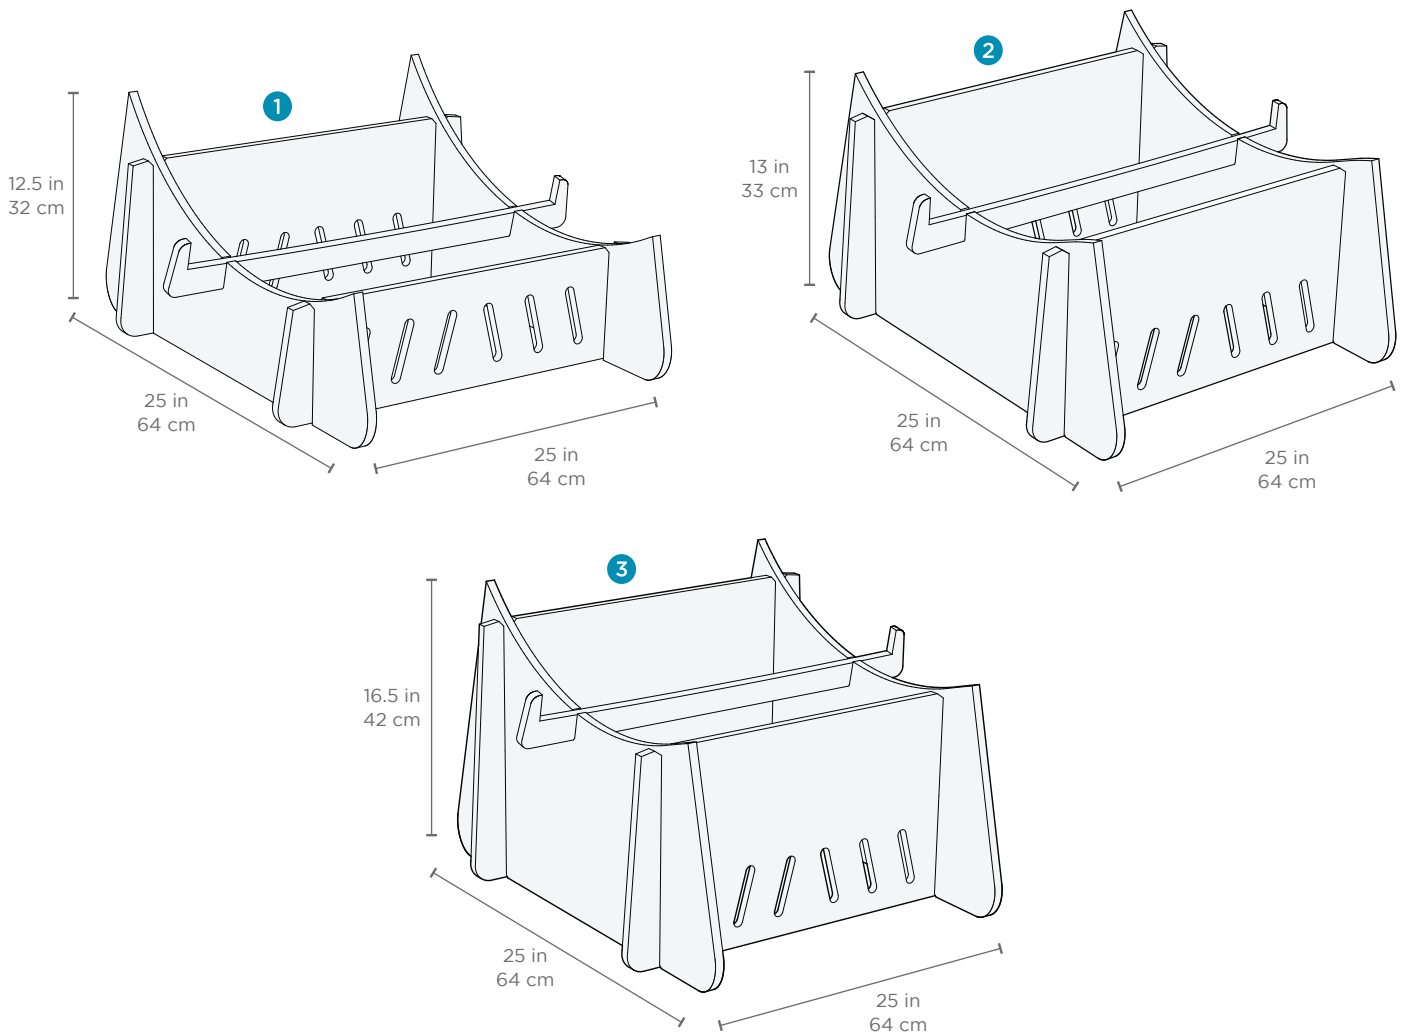

## FEATURES

- Perfect lift for deeper ledge depths or to reduce pool water in your seat
- Crafted from the same extruded high-density polyethylene as your lounge
- Withstands outdoor environment without swelling, splintering, fading or warping
- UV20 rated resin is color stabilized for up to 20,000 hours of direct sunlight
- Three sizes designed for water depth between 9" & 15.5" of water
- Available in three colors
- Easy setup

## SPECIFICATIONS

- 1** Water depth between 9" & 12"  
Length: 25 in | 64 cm  
Width: 25 in | 64 cm  
Height: 12.5 in | 32 cm  
Weight: 13 lbs
- 2** Water depth between 12" & 14"  
Length: 25 in | 64 cm  
Width: 25 in | 64 cm  
Height: 13 in | 33 cm  
Weight: 17lbs
- 3** Water depth between 14" & 15.5"  
Length: 25 in | 64 cm  
Width: 25 in | 64 cm  
Height: 16.5 in | 42 cm  
Weight: 20lbs

## FEATURES

- Perfect lift for deeper ledge depths or to reduce pool water in your seat
- Crafted from the same extruded high-density polyethylene as your lounge
- Withstands outdoor environment without swelling, splintering, fading or warping
- UV20 rated resin is color stabilized for up to 20,000 hours of direct sunlight
- Two sizes designed for water depth between 15" & 20" of water
- Available in 3 colors
- Easy setup

## SPECIFICATIONS

**1** Water depth between 15" & 18.5"  
Length: 26.5 in | 68 cm  
Width: 21.5 in | 55 cm  
Height: 11.5 in | 30 cm  
Weight: 12 lbs

**2** Water depth between 18.5" & 20"  
Length: 27.5 in | 70 cm  
Width: 21.5 in | 55 cm  
Height: 14.5 in | 37 cm  
Weight: 19 lbs