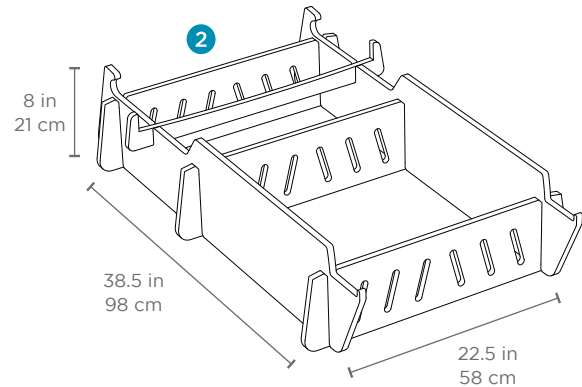

SIGNATURE LOWBACK CHAIR RISER

FEATURES

- Perfect lift for deeper ledge depths or to reduce pool water in your seat
- Crafted from the same extruded high-density polyethylene as your lounge
- Withstands outdoor environment without swelling, splintering, fading or warping
- UV20 rated resin is color stabilized for up to 20,000 hours of direct sunlight
- Four sizes designed for water depth between 10" & 20" of water
- Available in 3 colors
- Easy setup

SPECIFICATIONS

- **1** Water depth between 10" & 12"
  Length: 38.5 in | 98 cm
  Width: 22.5 in | 58 cm
  Height: 5 in | 13 cm
  Weight: 8 lbs
- **2** Water depth between 12" & 15"
  Length: 38.5 in | 98 cm
  Width: 22.5 in | 58 cm
  Height: 8 in | 21 cm
  Weight: 15 lbs
- **3** Water depth between 15" & 18"
  Length: 38.5 in | 98 cm
  Width: 22.5 in | 58 cm
  Height: 11.5 in | 30 cm
  Weight: 25 lbs
- **4** Water depth between 18" & 20"
  Length: 40.5 in | 103 cm
  Width: 22.5 in | 58 cm
  Height: 13.5 in | 35 cm
  Weight: 31 lbs