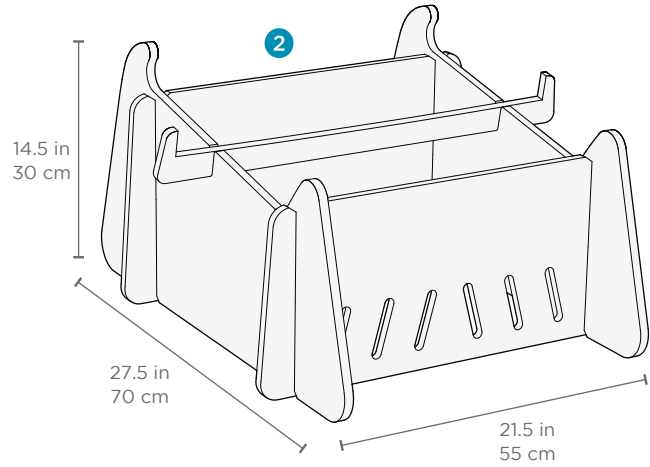

SIGNATURE CHAISE DEEP RISER

FEATURES

- Perfect lift for deeper ledge depths or to reduce pool water in your seat
- Crafted from the same extruded high-density polyethylene as your lounge
- Withstands outdoor environment without swelling, splintering, fading or warping
- UV20 rated resin is color stabilized for up to 20,000 hours of direct sunlight
- Two sizes designed for water depth between 15" & 20" of water
- Available in 3 colors
- Easy setup

SPECIFICATIONS

1 Water depth between 15" & 18.5"
Length: 26.5 in | 68 cm
Width: 21.5 in | 55 cm
Height: 11.5 in | 30 cm
Weight: 12 lbs

2 Water depth between 18.5" & 20"
Length: 27.5 in | 70 cm
Width: 21.5 in | 55 cm
Height: 14.5 in | 37 cm
Weight: 19 lbs