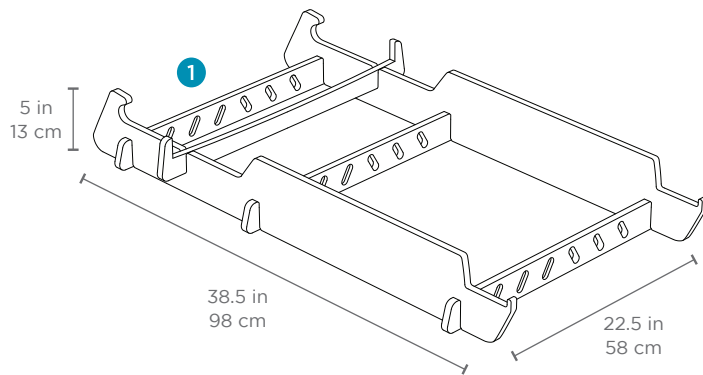

SIGNATURE LOWBACK CHAIR RISER

FEATURES

- Perfect lift for deeper ledge depths or to reduce pool water in your seat
- Crafted from the same extruded high-density polyethylene as your lounge
- Withstands outdoor environment without swelling, splintering, fading or warping
- UV20 rated resin is color stabilized for up to 20,000 hours of direct sunlight
- Four sizes designed for water depth between 10" & 20" of water
- Available in 3 colors
- Easy setup

SPECIFICATIONS

- **1** Water depth between 10" & 12"
  Length: 38.5 in | 98 cm
  Width: 22.5 in | 58 cm
  Height: 5 in | 13 cm
  Weight: 8 lbs
- **2** Water depth between 12" & 15"
  Length: 38.5 in | 98 cm
  Width: 22.5 in | 58 cm
  Height: 8 in | 21 cm
  Weight: 15 lbs
- **3** Water depth between 15" & 18"
  Length: 38.5 in | 98 cm
  Width: 22.5 in | 58 cm
  Height: 11.5 in | 30 cm
  Weight: 25 lbs
- **4** Water depth between 18" & 20"
  Length: 40.5 in | 103 cm
  Width: 22.5 in | 58 cm
  Height: 13.5 in | 35 cm
  Weight: 31 lbs