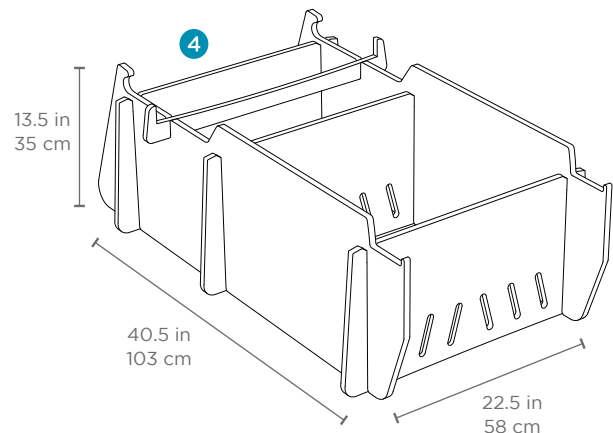

SIGNATURE LOWBACK CHAIR RISER

FEATURES

- Perfect lift for deeper ledge depths or to reduce pool water in your seat
- Crafted from the same extruded high-density polyethylene as your lounge
- Withstands outdoor environment without swelling, splintering, fading or warping
- UV20 rated resin is color stabilized for up to 20,000 hours of direct sunlight
- Four sizes designed for water depth between 10" & 20" of water
- Available in 3 colors
- Easy setup

SPECIFICATIONS

- **1** Water depth between 10" & 12"
  Length: 38.5 in | 98 cm
  Width: 22.5 in | 58 cm
  Height: 5 in | 13 cm
  Weight: 8 lbs
- **2** Water depth between 12" & 15"
  Length: 38.5 in | 98 cm
  Width: 22.5 in | 58 cm
  Height: 8 in | 21 cm
  Weight: 15 lbs
- **3** Water depth between 15" & 18"
  Length: 38.5 in | 98 cm
  Width: 22.5 in | 58 cm
  Height: 11.5 in | 30 cm
  Weight: 25 lbs
- **4** Water depth between 18" & 20"
  Length: 40.5 in | 103 cm
  Width: 22.5 in | 58 cm
  Height: 13.5 in | 35 cm
  Weight: 31 lbs