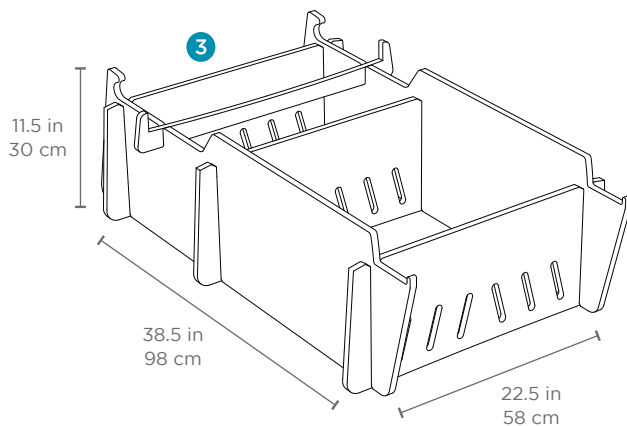

SIGNATURE LOWBACK CHAIR RISER

FEATURES

- Perfect lift for deeper ledge depths or to reduce pool water in your seat
- Crafted from the same extruded high-density polyethylene as your lounge
- Withstands outdoor environment without swelling, splintering, fading or warping
- UV20 rated resin is color stabilized for up to 20,000 hours of direct sunlight
- Four sizes designed for water depth between 10" & 20" of water
- Available in 3 colors
- Easy setup

SPECIFICATIONS

- **1** Water depth between 10" & 12"
  Length: 38.5 in | 98 cm
  Width: 22.5 in | 58 cm
  Height: 5 in | 13 cm
  Weight: 8 lbs
- **2** Water depth between 12" & 15"
  Length: 38.5 in | 98 cm
  Width: 22.5 in | 58 cm
  Height: 8 in | 21 cm
  Weight: 15 lbs
- **3** Water depth between 15" & 18"
  Length: 38.5 in | 98 cm
  Width: 22.5 in | 58 cm
  Height: 11.5 in | 30 cm
  Weight: 25 lbs
- **4** Water depth between 18" & 20"
  Length: 40.5 in | 103 cm
  Width: 22.5 in | 58 cm
  Height: 13.5 in | 35 cm
  Weight: 31 lbs