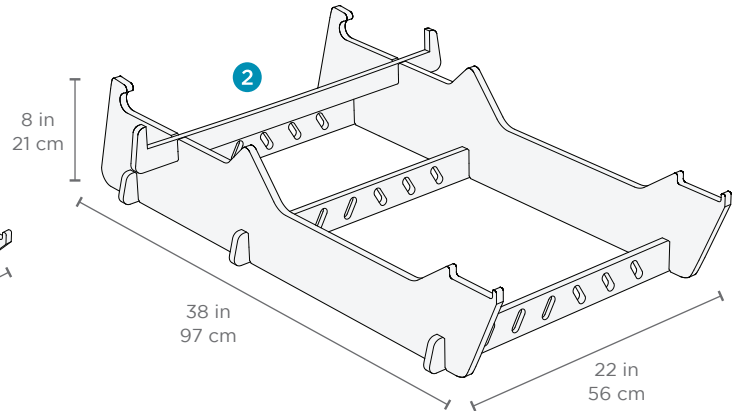

SIGNATURE CHAIR RISER

FEATURES

- Perfect lift for deeper ledge depths or to reduce pool water in your seat
- Crafted from the same extruded high-density polyethylene as your lounge
- Withstands outdoor environment without swelling, splintering, fading or warping
- UV20 rated resin is color stabilized for up to 20,000 hours of direct sunlight
- Four sizes designed for water depth between 10" & 20" of water
- Available in 3 colors
- Easy setup

SPECIFICATIONS

1 Water depth between 10" & 12" Length: 38 in | 97 cm Width: 22 in | 56 cm Height: 5 in | 13 cm Weight: 6 lbs	2 Water depth between 12" & 15" Length: 38 in | 96.5 cm Width: 22 in | 56 cm Height: 8 in | 21 cm Weight: 10 lbs	3 Water depth between 15" & 18" Length: 58 in | 148 cm Width: 22m in | 56 cm Height: 11 in | 28 cm Weight: 18 lbs
4 Water depth between 18" & 20" Length: 40.5 in | 103 cm Width: 22 in | 56 cm Height: 13.5 in | 35 cm Weight: 28 lbs