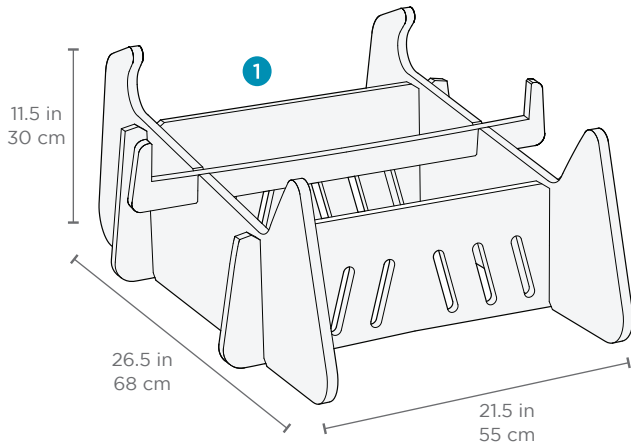

SIGNATURE CHAISE DEEP RISER

FEATURES

- Perfect lift for deeper ledge depths or to reduce pool water in your seat
- Crafted from the same extruded high-density polyethylene as your lounge
- Withstands outdoor environment without swelling, splintering, fading or warping
- UV20 rated resin is color stabilized for up to 20,000 hours of direct sunlight
- Two sizes designed for water depth between 15" & 20" of water
- Available in 3 colors
- Easy setup

SPECIFICATIONS

1 Water depth between 15" & 18.5"
Length: 26.5 in | 68 cm
Width: 21.5 in | 55 cm
Height: 11.5 in | 30 cm
Weight: 12 lbs

2 Water depth between 18.5" & 20"
Length: 27.5 in | 70 cm
Width: 21.5 in | 55 cm
Height: 14.5 in | 37 cm
Weight: 19 lbs