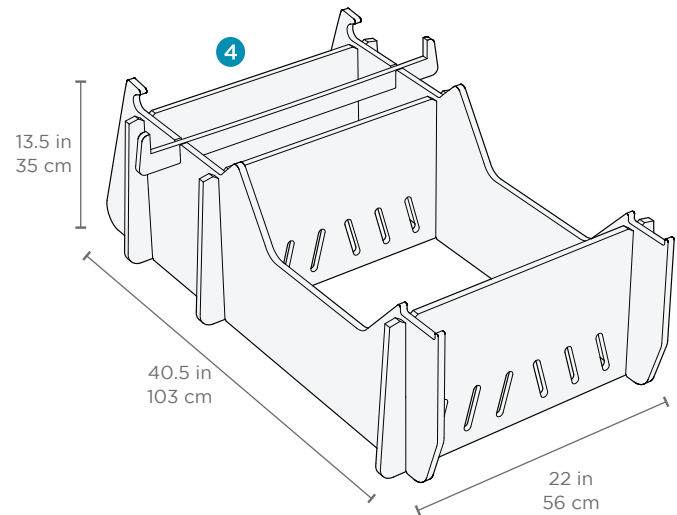

SIGNATURE CHAIR RISER

FEATURES

- Perfect lift for deeper ledge depths or to reduce pool water in your seat
- Crafted from the same extruded high-density polyethylene as your lounge
- Withstands outdoor environment without swelling, splintering, fading or warping
- UV20 rated resin is color stabilized for up to 20,000 hours of direct sunlight
- Four sizes designed for water depth between 10" & 20" of water
- Available in 3 colors
- Easy setup

SPECIFICATIONS

1 Water depth between 10" & 12" Length: 38 in | 97 cm Width: 22 in | 56 cm Height: 5 in | 13 cm Weight: 6 lbs	2 Water depth between 12" & 15" Length: 38 in | 96.5 cm Width: 22 in | 56 cm Height: 8 in | 21 cm Weight: 10 lbs	3 Water depth between 15" & 18" Length: 58 in | 148 cm Width: 22m in | 56 cm Height: 11 in | 28 cm Weight: 18 lbs
4 Water depth between 18" & 20" Length: 40.5 in | 103 cm Width: 22 in | 56 cm Height: 13.5 in | 35 cm Weight: 28 lbs