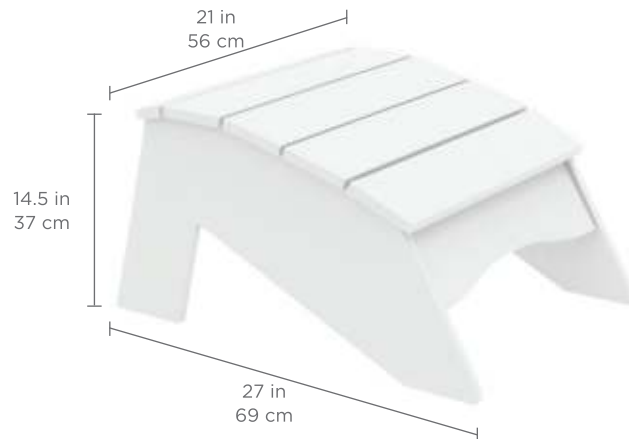

LEGACY

ADIRONDACK OTTOMAN

FEATURES

- Perfect for residential or commercial settings
- Designed for on-deck use
- Crafted from extruded, high density polyethylene
- Withstands outdoor environment without swelling, splintering, fading, or warping
- UV stable, moisture and mildew resistant
- Stainless steel hardware
- No assembly required
- Available in multiple colors

SPECIFICATIONS

Overall Length: 27 in | 69 cm
Overall Width: 21 in | 56 cm
Overall Height: 14.5 in | 37 cm

Weight: 32 lbs | 15 kg