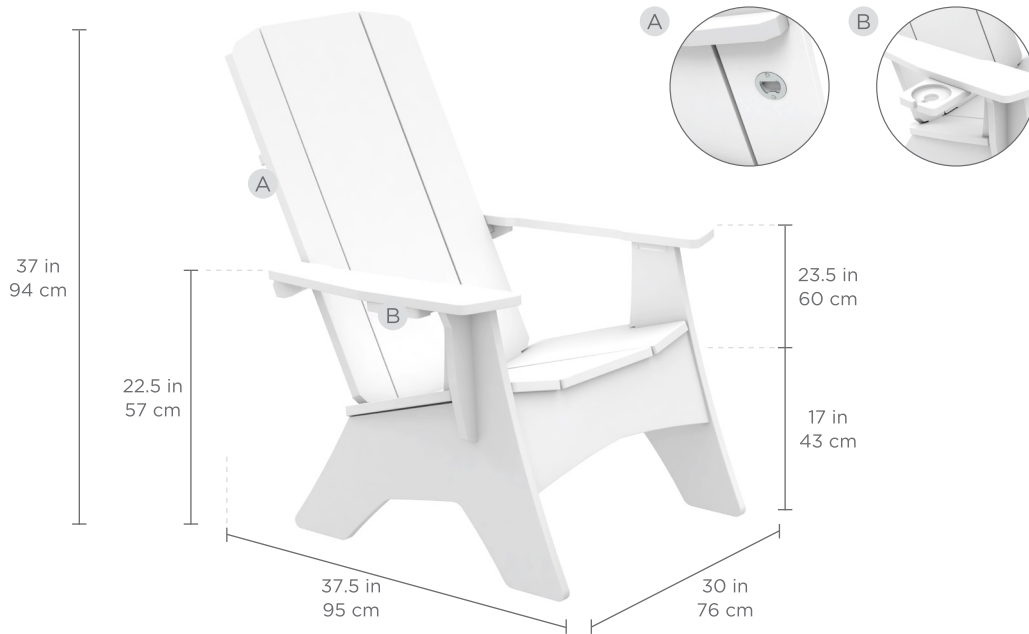

MAINSTAY

ADIRONDACK REGULAR

FEATURES

- Perfect for residential or commercial settings
- Designed for on-deck use
- Crafted from extruded, high density polyethylene
- UV stable, moisture and mildew resistant
- Withstands outdoor environment without swelling, splintering, fading, or warping
- Built-in bottle opener (A)
- Swivel cup and wine glass holder (B)
- Stainless steel hardware
- Minimal assembly required
- Custom engraving available
- Available in multiple colors

SPECIFICATIONS

Overall Width: 30 in | 76 cm
Overall Depth: 37.5 in | 95 cm
Overall Height: 37 in | 94 cm

Seat Height: 17 in | 43 cm
Arm Rest Front Height: 23.5 in | 60 cm
Arm Rest Back Height: 22.5 in | 57 cm
Weight: 55 lbs | 25 kg

MAINSTAY

ADIRONDACK FIT

FEATURES

- Perfect for residential or commercial settings
- Designed for on-deck use
- Crafted from extruded, high density polyethylene
- UV stable, moisture and mildew resistant
- Withstands outdoor environment without swelling, splintering, fading, or warping
- Built-in bottle opener (A)
- Swivel cup and wine glass holder (B)
- Stainless steel hardware
- Minimal assembly required
- Custom engraving available
- Available in multiple colors

SPECIFICATIONS

Overall Width: 30 in | 76 cm
Overall Depth: 35 in | 89 cm
Overall Height: 37 in | 94 cm

Seat Height: 14.5 in | 37 cm
Arm Rest Front Height: 22 in | 56 cm
Arm Rest Back Height: 21 in | 53 cm
Weight: 54 lbs | 24 kg