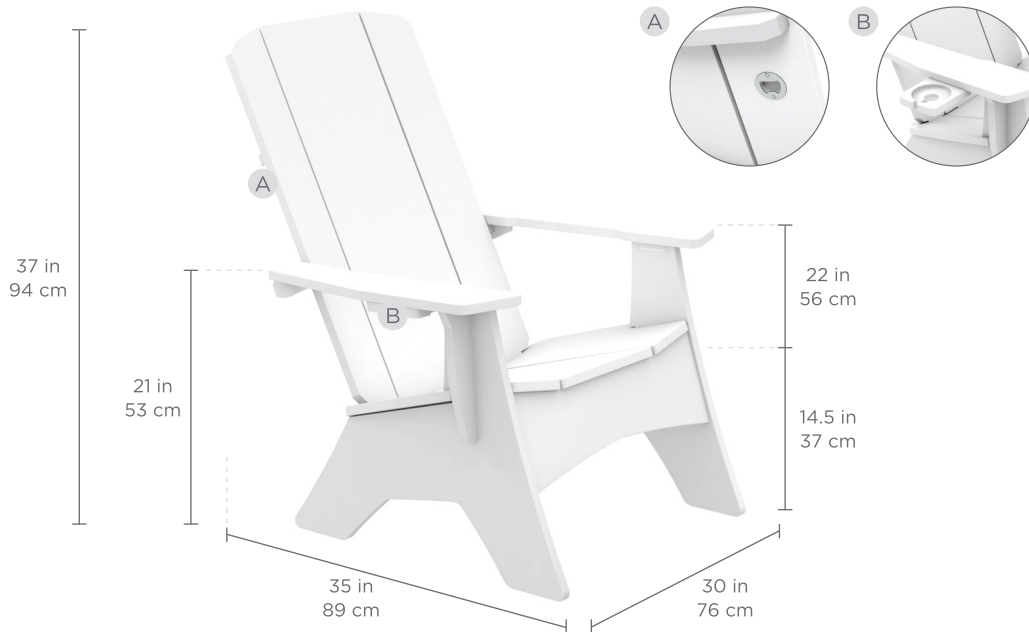

MAINSTAY

ADIRONDACK REGULAR

FEATURES

- Perfect for residential or commercial settings
- Designed for on-deck use
- Crafted from extruded, high density polyethylene
- UV stable, moisture and mildew resistant
- Withstands outdoor environment without swelling, splintering, fading, or warping
- Built-in bottle opener (A)
- Swivel cup and wine glass holder (B)
- Stainless steel hardware
- Minimal assembly required
- Custom engraving available
- Available in multiple colors

SPECIFICATIONS

Overall Width: 30 in | 76 cm
Overall Depth: 37.5 in | 95 cm
Overall Height: 37 in | 94 cm

Seat Height: 17 in | 43 cm
Arm Rest Front Height: 23.5 in | 60 cm
Arm Rest Back Height: 22.5 in | 57 cm
Weight: 55 lbs | 25 kg

MAINSTAY

ADIRONDACK FIT

FEATURES

- Perfect for residential or commercial settings
- Designed for on-deck use
- Crafted from extruded, high density polyethylene
- UV stable, moisture and mildew resistant
- Withstands outdoor environment without swelling, splintering, fading, or warping
- Built-in bottle opener (A)
- Swivel cup and wine glass holder (B)
- Stainless steel hardware
- Minimal assembly required
- Custom engraving available
- Available in multiple colors

SPECIFICATIONS

Overall Width: 30 in | 76 cm
Overall Depth: 35 in | 89 cm
Overall Height: 37 in | 94 cm

Seat Height: 14.5 in | 37 cm
Arm Rest Front Height: 22 in | 56 cm
Arm Rest Back Height: 21 in | 53 cm
Weight: 54 lbs | 24 kg