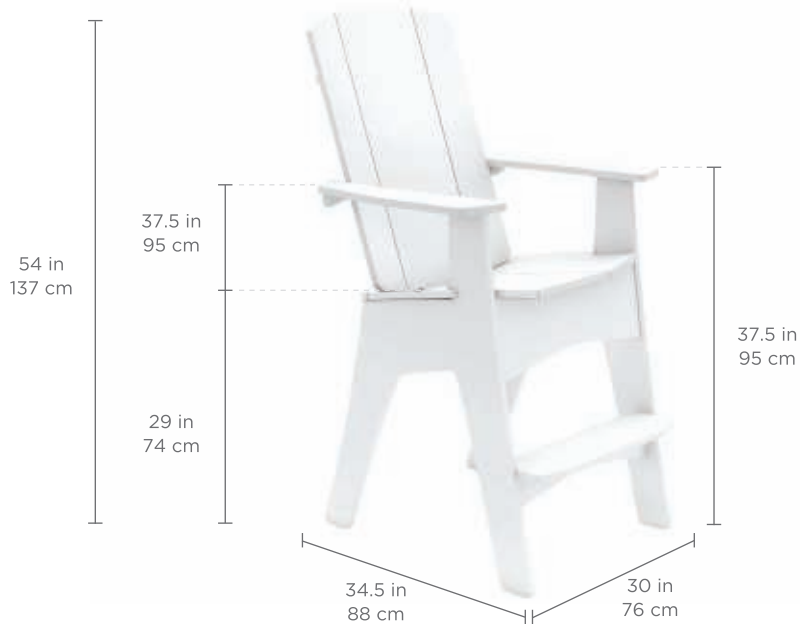

MAINSTAY

ADIRONDACK TALL

FEATURES

- Perfect for residential or commercial settings
- Designed for on-deck use
- Crafted from extruded, high density polyethylene
- UV stable, moisture and mildew resistant
- Withstands outdoor environment without swelling, splintering, fading, or warping
- Umbrella holder option available
- Stainless steel hardware
- Minimal assembly required
- Custom engraving available
- Available in multiple colors

SPECIFICATIONS

Overall Width: 30 in | 76 cm
Overall Depth: 34.5 in | 88 cm
Overall Height: 54 in | 137 cm
Seat Height: 29 in | 74 cm

Arm Rest Front Height: 37.5 in | 95 cm
Arm Rest Back Height: 37.5 in | 95 cm
Weight: 75 lbs | 34 kg