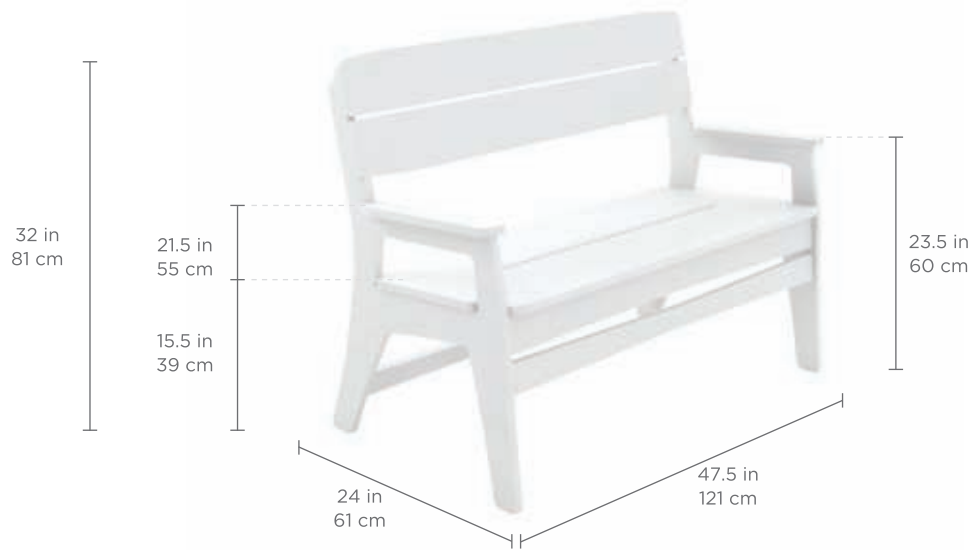

MAINSTAY

BENCH

FEATURES

- Perfect for residential or commercial settings
- Designed for on-deck use
- Crafted from extruded, high density polyethylene
- UV stable, moisture and mildew resistant
- Withstands outdoor environment without swelling, splintering, fading, or warping
- Stainless steel hardware
- No assembly required
- Custom engraving available
- Available in multiple colors

SPECIFICATIONS

Overall Width: 47.5 in | 121 cm
Overall Depth: 24 in | 61 cm
Overall Height: 32 in | 81 cm

Seat Height: 15.5 in | 39 cm
Arm Rest Front Height: 23.5 in | 60 cm
Arm Rest Back Height: 21.5 in | 55 cm
Weight: 69 lbs | 31 kg