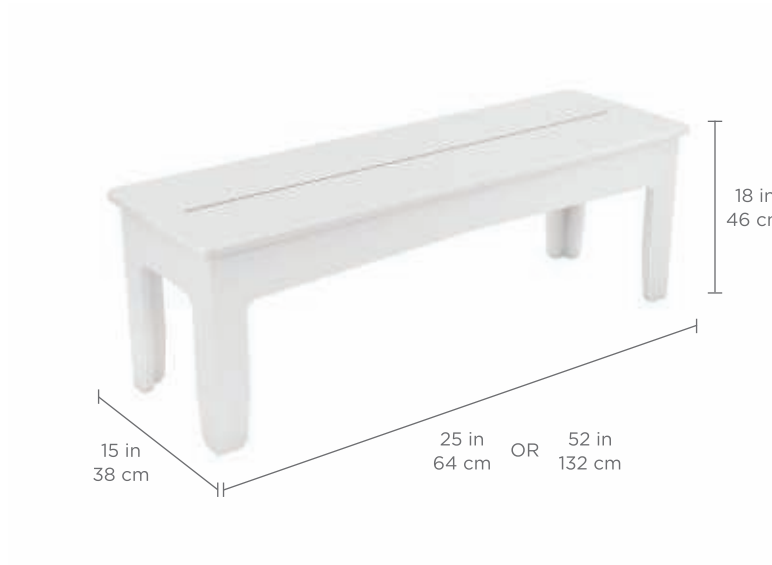

## DINING BENCH

---

### FEATURES

- Perfect for residential or commercial settings
- Designed for on-deck use with Mainstay Rectangular Dining Table
- Compatible with Mainstay Rectangular Dining Table
- Crafted from extruded, high density polyethylene
- Withstands outdoor environment without swelling, splintering, fading, or warping
- UV stable, moisture and mildew resistant
- Stainless steel hardware
- No assembly required
- Custom engraving available
- Available in multiple colors

### SPECIFICATIONS

Overall Length: 25 in | 64 cm OR 52 in | 132 cm  
Overall Width: 15 in | 38 cm  
Overall Height: 18 in | 46 cm

25" Bench Weight: 38 lbs | 17 kg  
52" Bench Weight: 50 lbs | 23 kg