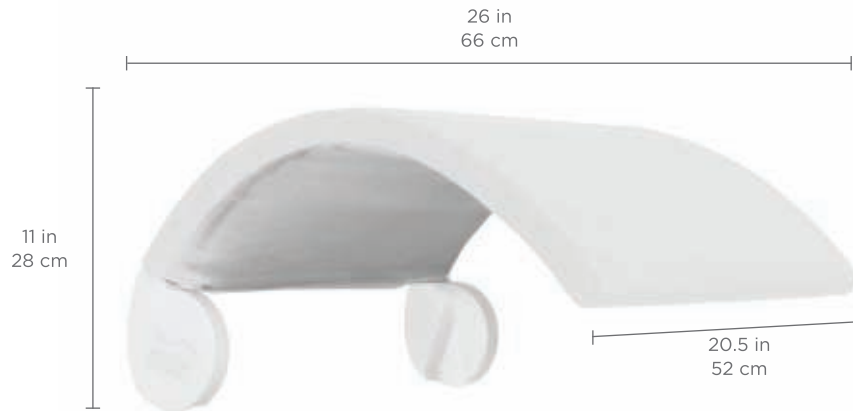

SIGNATURE

CHAIR SHADE

FEATURES

- Perfect for residential or commercial settings
- Designed for use with the Signature Chair
- Crafted of high-quality, marine-grade outdoor fabrics
- Easy slide on, slide off installation via interior grooves
- Frame available in multiple colors
- Custom fabric available
- Custom embroidery available

SPECIFICATIONS

Overall Length: 26 in | 66 cm
Overall Width: 20.5 in | 52 cm
Overall Height: 11 in | 28 cm

Weight: 7 lbs | 3 kg