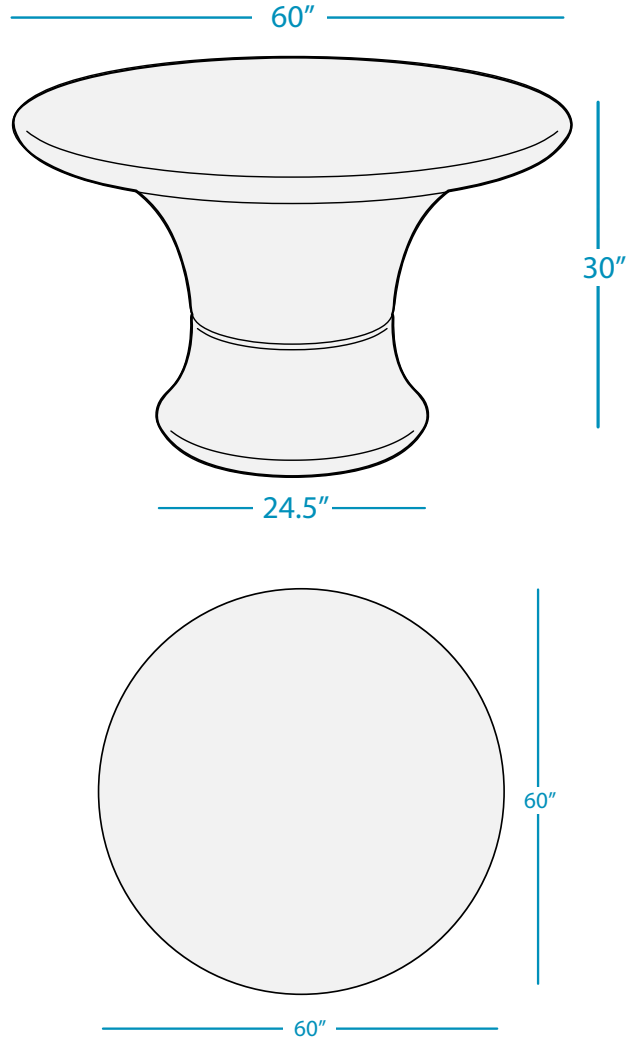

AFFINITY

ROUND DINING TABLE, 48"

SPECIFICATIONS

DESIGNED FOR USE IN UP TO 27" OF WATER OR ON-DECK

WEIGHT EMPTY: 56 LBS | WEIGHT FULL: 161 LBS

FEATURES

- Perfect for residential or commercial settings
- Can be used in-pool in up to 27" of water
- Withstands outdoor environment without swelling, splintering, fading, or warping
- Crafted of a UV16 rated resin, color stabilized for up to 16,000 hours of direct sunlight
- Optional threaded plug system adds weight for in-water or anchored applications
- Easy, 2-piece assembly

AVAILABLE COLORS

AFFINITY

ROUND DINING TABLE, 60"

SPECIFICATIONS

DESIGNED FOR USE IN UP TO 27" OF WATER OR ON-DECK

WEIGHT EMPTY: 80 LBS | WEIGHT FULL: 185 LBS

FEATURES

- Perfect for residential or commercial settings
- Can be used in-pool in up to 27" of water
- Withstands outdoor environment without swelling, splintering, fading, or warping
- Crafted of a UV16 rated resin, color stabilized for up to 16,000 hours of direct sunlight
- Optional threaded plug system adds weight for in-water or anchored applications
- Easy, 2-piece assembly