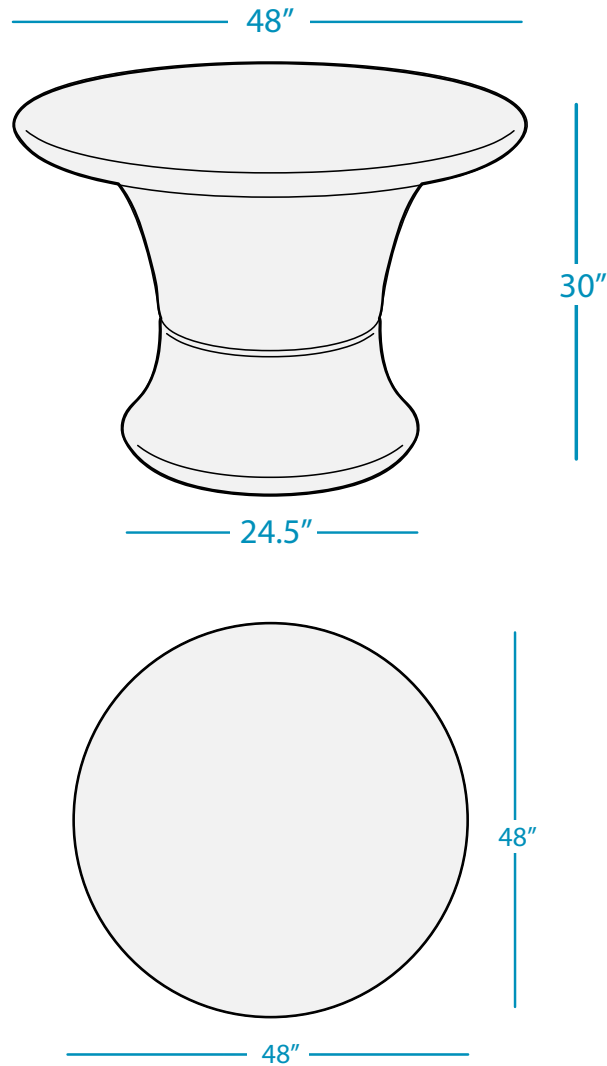

AFFINITY

ROUND DINING TABLE, 48"

SPECIFICATIONS

DESIGNED FOR USE IN UP TO 27" OF WATER OR ON-DECK

WEIGHT EMPTY: 56 LBS | WEIGHT FULL: 161 LBS

FEATURES

- Perfect for residential or commercial settings
- Can be used in-pool in up to 27" of water
- Withstands outdoor environment without swelling, splintering, fading, or warping
- Crafted of a UV16 rated resin, color stabilized for up to 16,000 hours of direct sunlight
- Optional threaded plug system adds weight for in-water or anchored applications
- Easy, 2-piece assembly

AVAILABLE COLORS

AFFINITY

ROUND DINING TABLE, 60"

SPECIFICATIONS

DESIGNED FOR USE IN UP TO 27" OF WATER OR ON-DECK

WEIGHT EMPTY: 80 LBS | WEIGHT FULL: 185 LBS

FEATURES

- Perfect for residential or commercial settings
- Can be used in-pool in up to 27" of water
- Withstands outdoor environment without swelling, splintering, fading, or warping
- Crafted of a UV16 rated resin, color stabilized for up to 16,000 hours of direct sunlight
- Optional threaded plug system adds weight for in-water or anchored applications
- Easy, 2-piece assembly