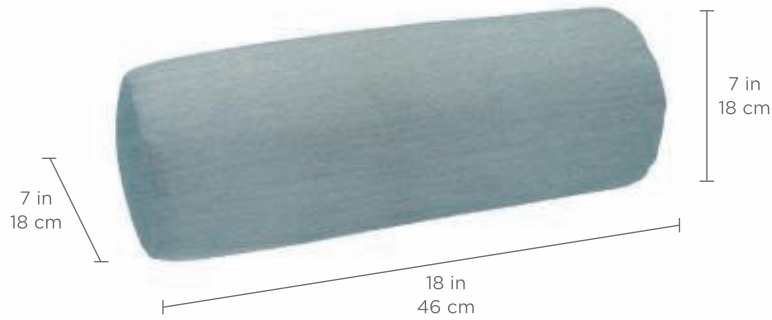

## ROUND BOLSTER PILLOW

### FEATURES

- Perfect for residential or commercial settings
- UV stable, moisture, and mildew resistant
- Crafted of high-quality, marine-grade outdoor fabrics and EZ-Dri foam core
- Available in hundreds of colors and patterns
- Custom monogramming and custom embroidery available

### SPECIFICATIONS

Overall Length: 7 in | 18 cm  
Overall Width: 18 in | 46 cm  
Overall Height: 7 in | 18 cm

Weight: 1 lbs | 0.5 kg