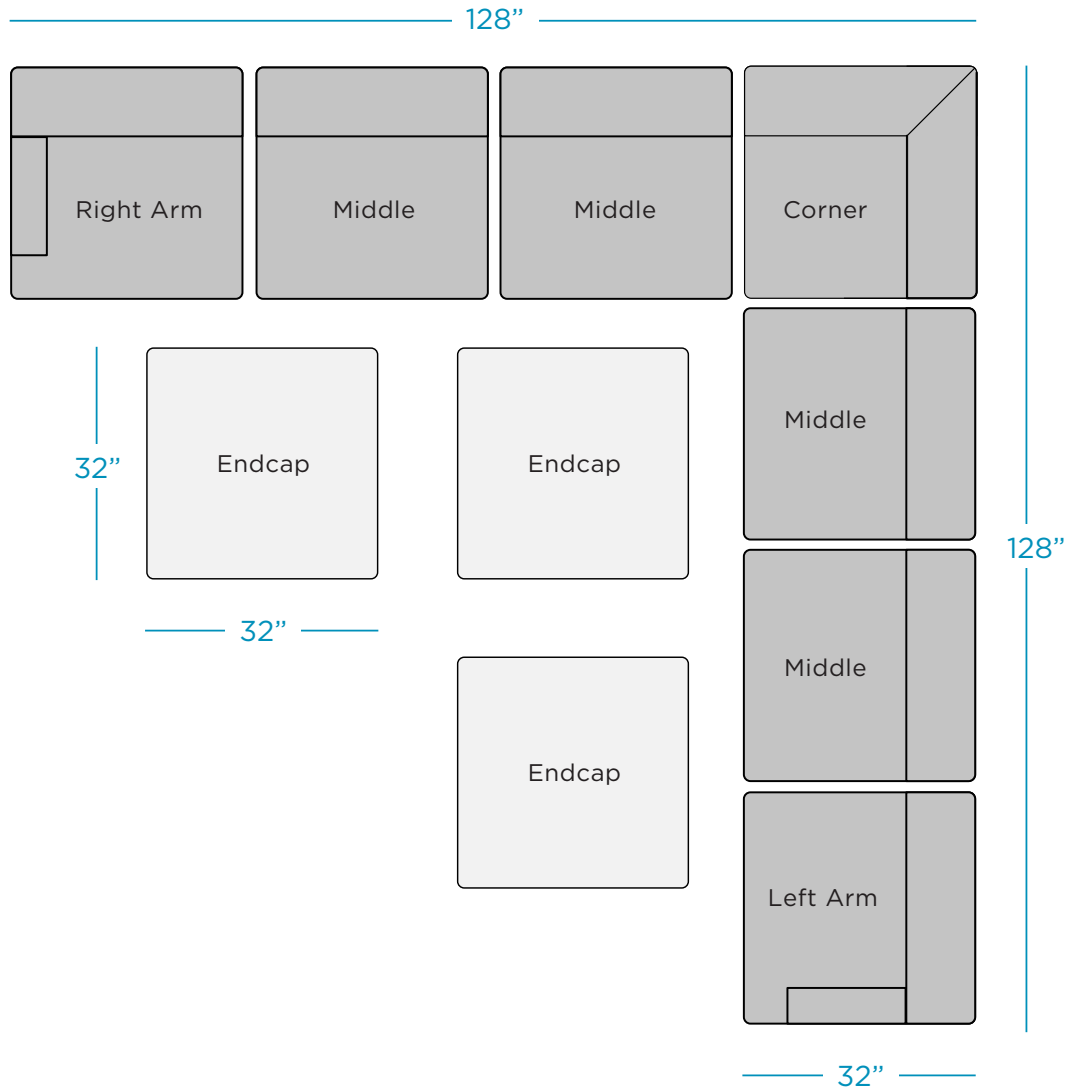

AFFINITY

SECTIONAL - 10 PIECE L-SHAPE

SPECIFICATIONS

FEATURES

The 10 Piece L-Shape arrangement consists of the following:

- 1 Corner
- 4 Middles
- 1 Left Arm
- 1 Right Arm
- 3 Endcaps

See individual specifications by piece for further details.