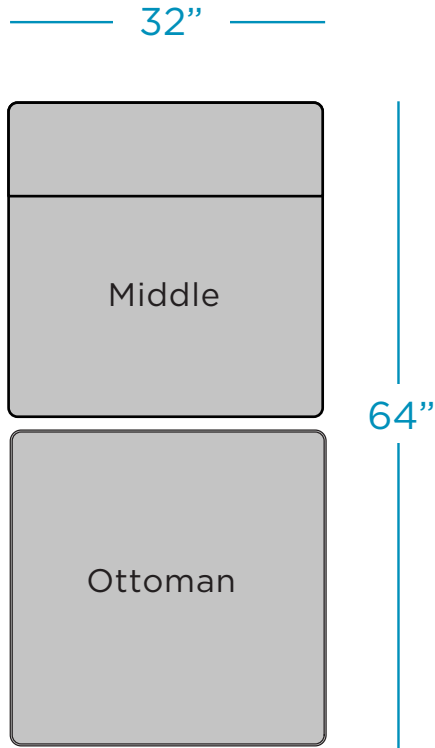

AFFINITY

SECTIONAL - 2 PIECE SUN CHAIR

SPECIFICATIONS

FEATURES

The 2 Piece Sun Chair arrangement consists of the following:

- 1 Middle
- 1 Ottoman

See individual specifications by piece for further details.