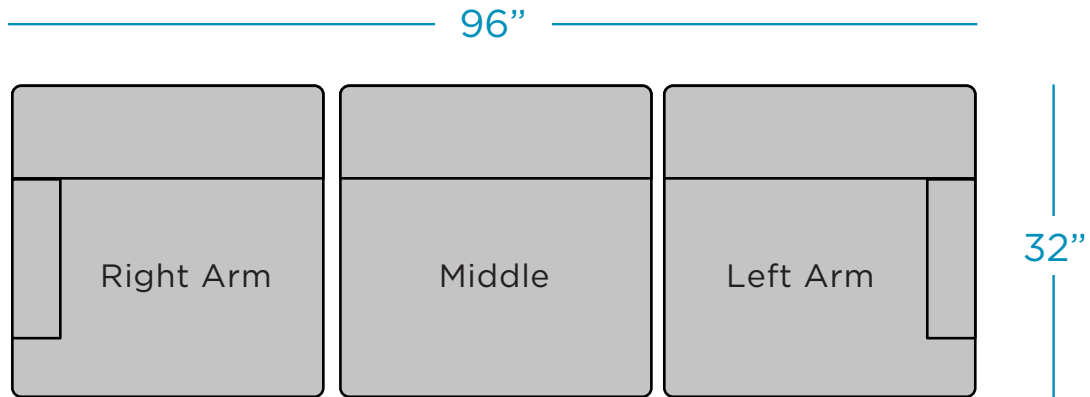

AFFINITY

SECTIONAL - 3 PIECE SOFA

SPECIFICATIONS

FEATURES

The 3 Piece Sofa arrangement consists of the following:

- 1 Right Arm
- 1 Middle
- 1 Left Arm

See individual specifications by piece for further details.