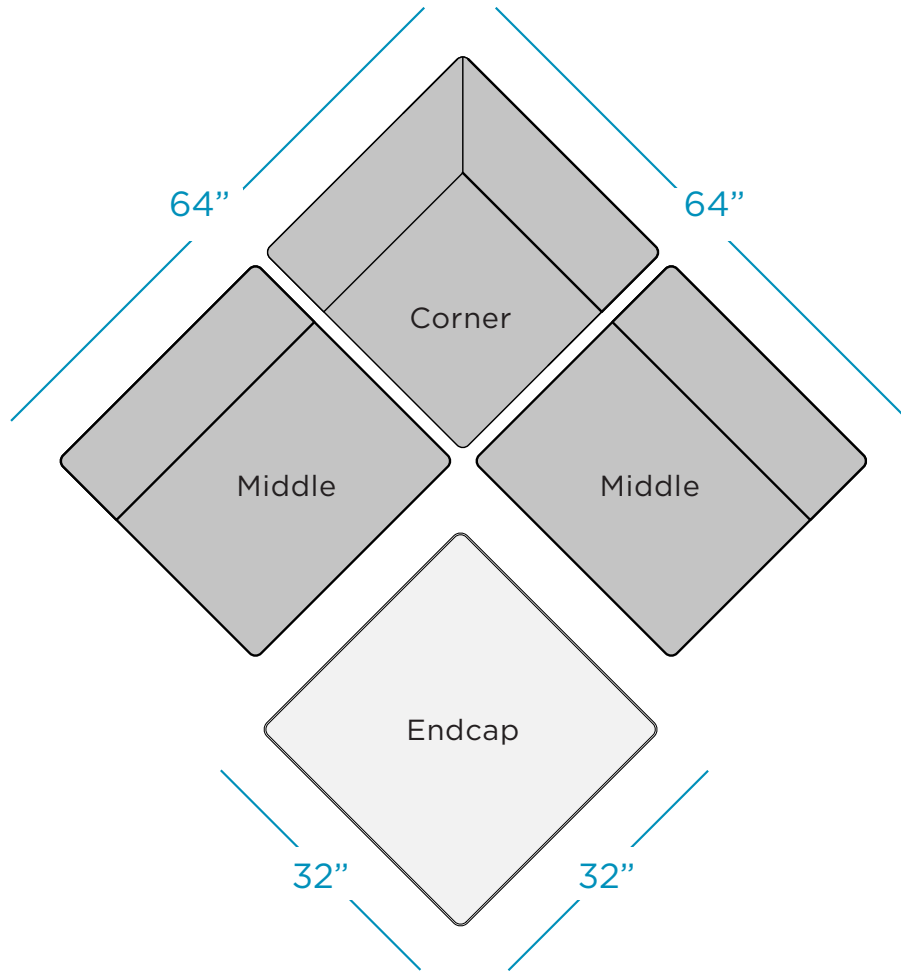

AFFINITY

SECTIONAL - 4 PIECE DIAMOND

SPECIFICATIONS

FEATURES

The 4 Piece Diamond arrangement consists of the following:

- 1 Corner
- 2 Middles
- 1 Endcap

See individual specifications by piece for further details.