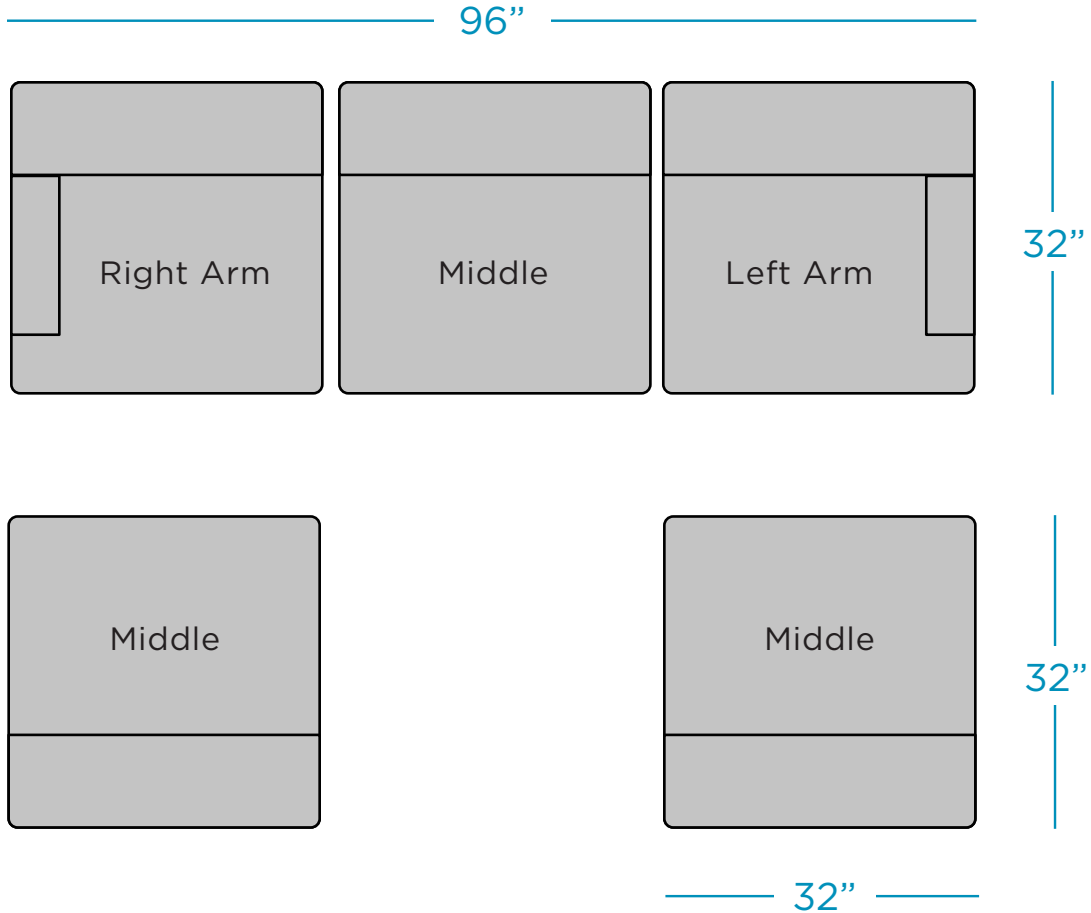

## SECTIONAL - 5 PIECE SOFA & CHAIRS

#### FEATURES

The 5 Piece Sofa & Chairs arrangement consists of the following:

- 1 Right Arm
- 1 Left Arm
- 3 Middles

See individual specifications by piece for further details.

Throw Pillows sold separately.