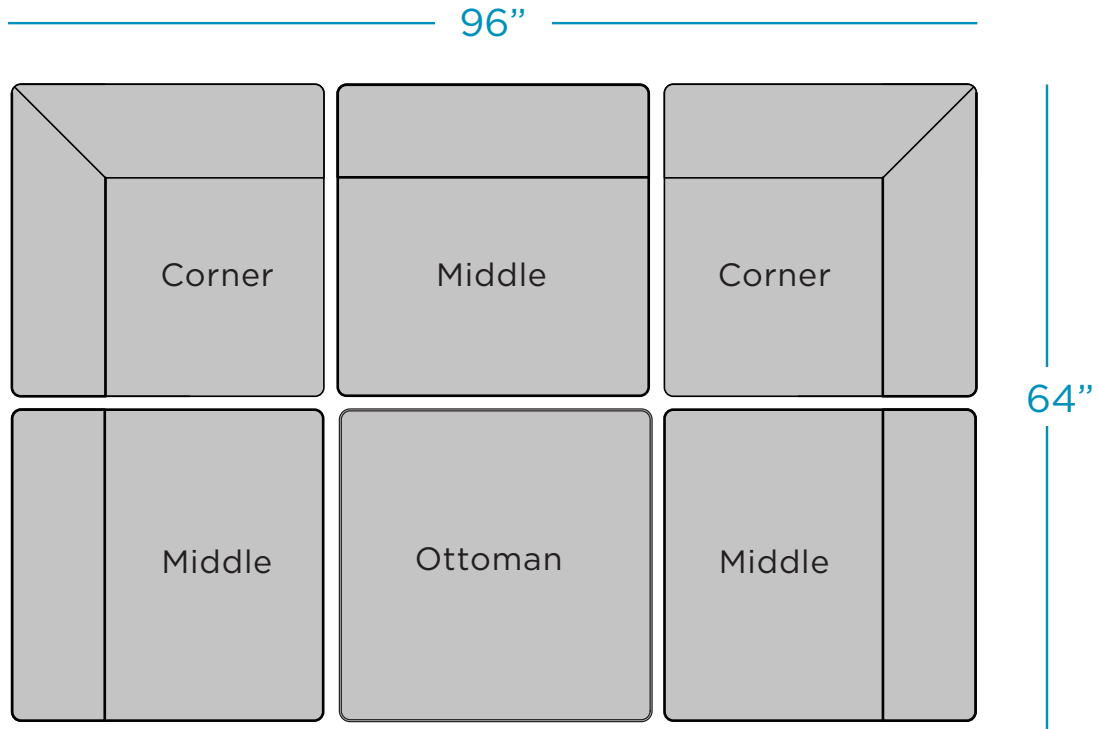

## SECTIONAL - 6 PIECE U-SHAPE

#### FEATURES

The 6 Piece U-Shape arrangement consists of the following:

- 2 Corners
- 3 Middles
- 1 Ottoman

See individual specifications by piece for further details.

Throw Pillows sold separately.