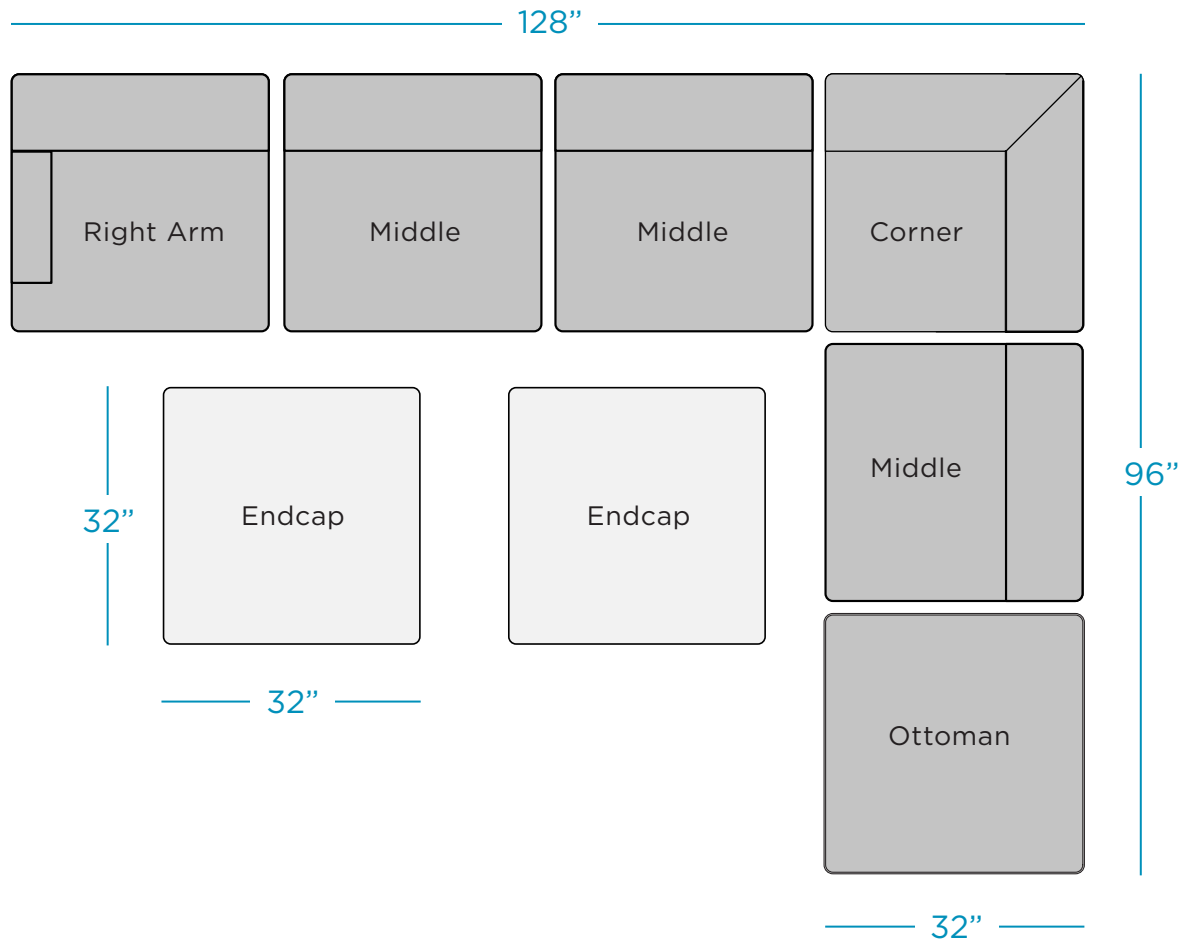

## SECTIONAL - 8 PIECE L-SHAPE

#### FEATURES

The 8 Piece L-Shape arrangement consists of the following:

- 1 Corner
- 3 Middles
- 1 Ottoman
- 1 Right Arm or Left Arm
- 2 Endcaps

See individual specifications by piece for further details.