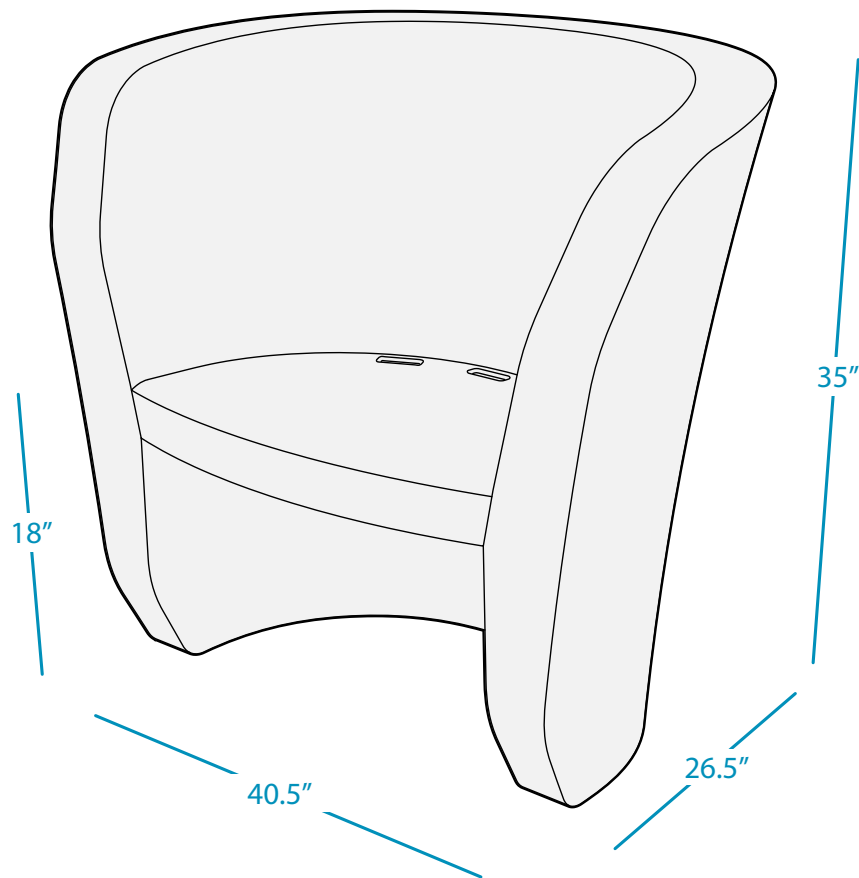

AFFINITY

CHAIR

SPECIFICATIONS

DESIGNED FOR USE IN UP TO 27" OF WATER OR ON-DECK

WEIGHT EMPTY: 72 LBS | WEIGHT FULL: 216 LBS

FEATURES

- Perfect for residential or commercial settings
- Can be used in-pool in up to 27" of water, or up to 16" when using a cushion
- Withstands outdoor environment without swelling, splintering, fading, or warping
- Crafted of a UV16 rated resin, color stabilized for up to 16,000 hours of direct sunlight
- Optional threaded plug system adds weight for in-water or anchored applications