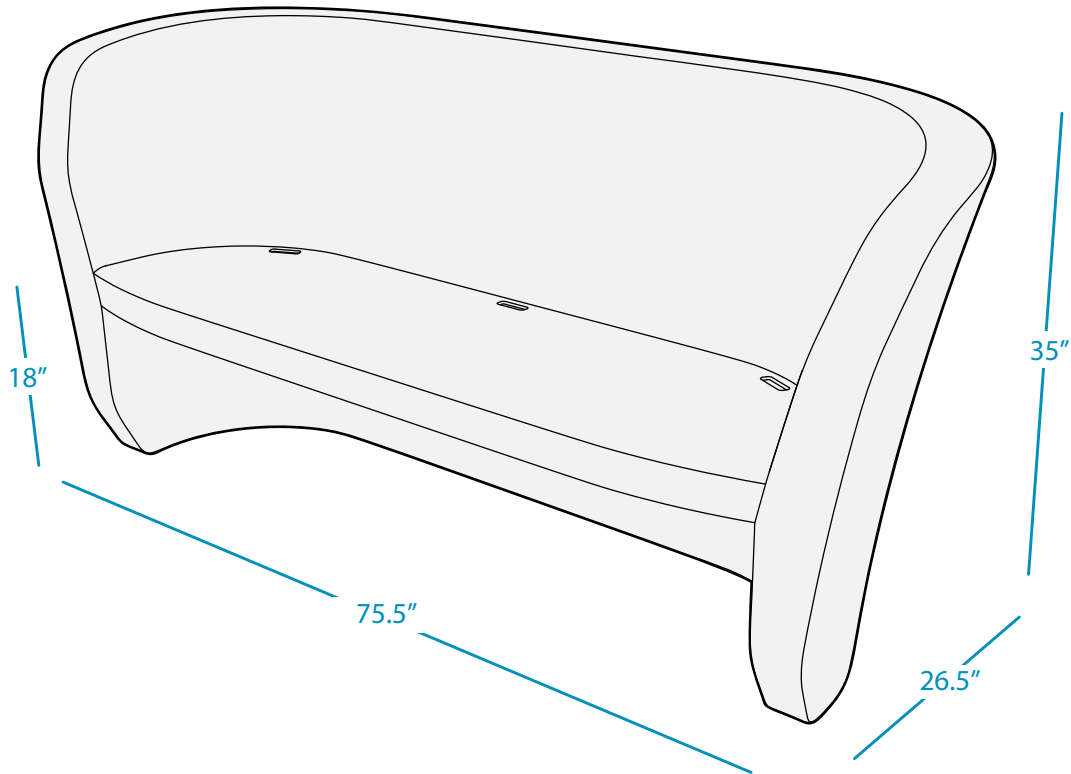

## LOVESEAT

### SPECIFICATIONS

DESIGNED FOR USE IN UP TO 27" OF WATER OR ON-DECK

WEIGHT EMPTY: 114 LBS | WEIGHT FULL: 366 LBS

#### FEATURES

- Perfect for residential or commercial settings
- Can be used in-pool in up to 27" of water, or up to 16" when using a cushion
- Withstands outdoor environment without swelling, splintering, fading, or warping
- Crafted of a UV16 rated resin, color stabilized for up to 16,000 hours of direct sunlight
- Optional threaded plug system adds weight for in-water or anchored applications