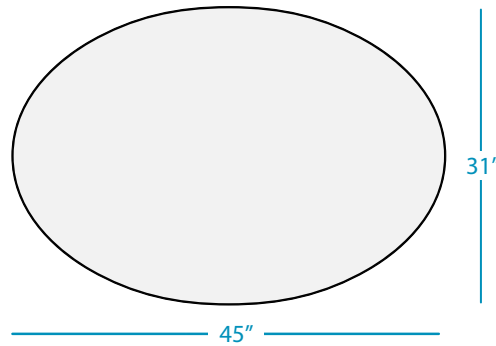

AFFINITY

OVAL COFFEE TABLE

SPECIFICATIONS

DESIGNED FOR USE IN UP TO 14" OF WATER OR ON-DECK

WEIGHT EMPTY: 36 LBS | WEIGHT FULL: 141 LBS

FEATURES

- Perfect for residential or commercial settings
- Can be used in-pool in up to 14" of water
- Withstands outdoor environment without swelling, splintering, fading, or warping
- Crafted of a UV16 rated resin, color stabilized for up to 16,000 hours of direct sunlight
- Optional threaded plug system adds weight for in-water or anchored applications
- Easy, 2-piece assembly