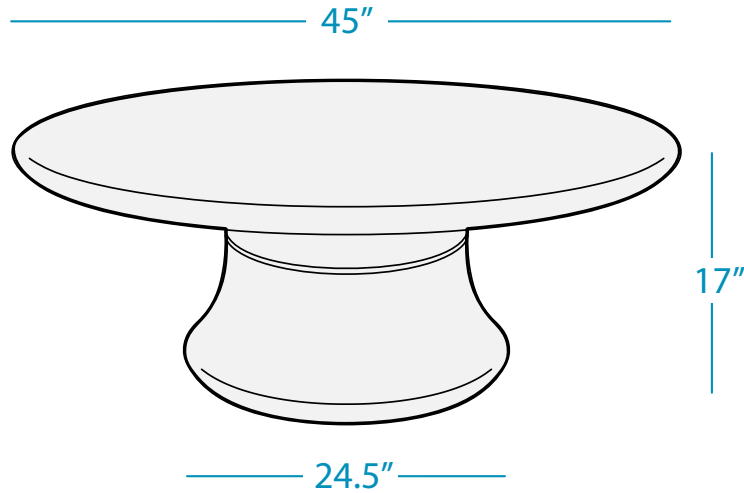

AFFINITY

OVAL COFFEE TABLE

SPECIFICATIONS

DESIGNED FOR USE IN UP TO 14" OF WATER OR ON-DECK

WEIGHT EMPTY: 36 LBS | WEIGHT FULL: 141 LBS

FEATURES

- Perfect for residential or commercial settings
- Can be used in-pool in up to 14" of water
- Withstands outdoor environment without swelling, splintering, fading, or warping
- Crafted of a UV16 rated resin, color stabilized for up to 16,000 hours of direct sunlight
- Optional threaded plug system adds weight for in-water or anchored applications
- Easy, 2-piece assembly