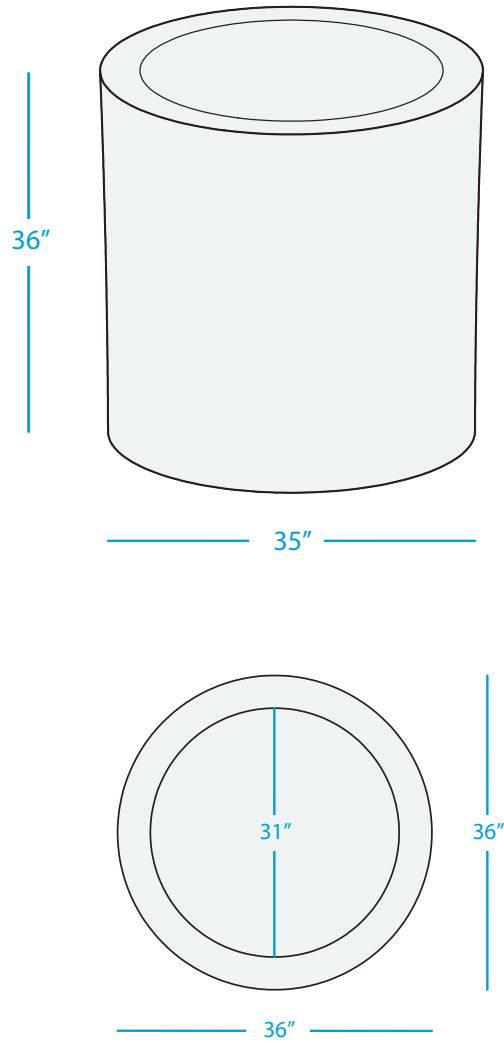

AFFINITY

ROUND PLANTER, 24"

SPECIFICATIONS

WEIGHT: 40 LBS

FEATURES

- Perfect for residential or commercial settings
- Withstands outdoor environment without swelling, splintering, fading, or warping
- Crafted of a UV16 rated resin, color stabilized for up to 16,000 hours of direct sunlight
- Self-draining with optional plugs
- Compatible with most self-watering systems

AVAILABLE COLORS

AFFINITY

ROUND PLANTER, 30"

SPECIFICATIONS

WEIGHT: 45 LBS

FEATURES

- Perfect for residential or commercial settings
- Withstands outdoor environment without swelling, splintering, fading, or warping
- Crafted of a UV16 rated resin, color stabilized for up to 16,000 hours of direct sunlight
- Self-draining with optional plugs
- Compatible with most self-watering systems

AVAILABLE COLORS

AFFINITY

ROUND PLANTER, 36"

SPECIFICATIONS

WEIGHT: 90 LBS

FEATURES

- Perfect for residential or commercial settings
- Withstands outdoor environment without swelling, splintering, fading, or warping
- Crafted of a UV16 rated resin, color stabilized for up to 16,000 hours of direct sunlight
- Self-draining with optional plugs
- Compatible with most self-watering systems