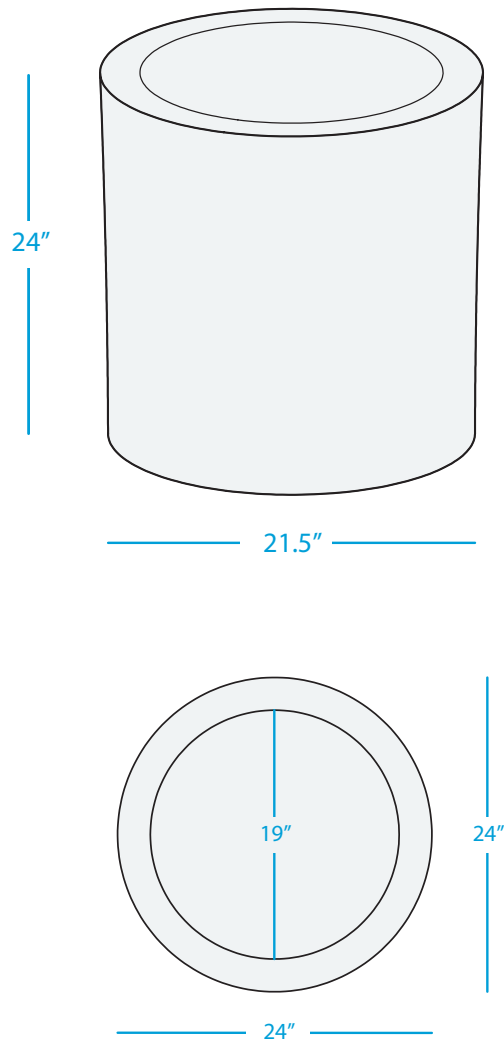

AFFINITY

ROUND PLANTER, 24"

SPECIFICATIONS

WEIGHT: 40 LBS

FEATURES

- Perfect for residential or commercial settings
- Withstands outdoor environment without swelling, splintering, fading, or warping
- Crafted of a UV16 rated resin, color stabilized for up to 16,000 hours of direct sunlight
- Self-draining with optional plugs
- Compatible with most self-watering systems

AVAILABLE COLORS

AFFINITY

ROUND PLANTER, 30"

SPECIFICATIONS

WEIGHT: 45 LBS

FEATURES

- Perfect for residential or commercial settings
- Withstands outdoor environment without swelling, splintering, fading, or warping
- Crafted of a UV16 rated resin, color stabilized for up to 16,000 hours of direct sunlight
- Self-draining with optional plugs
- Compatible with most self-watering systems

AVAILABLE COLORS

AFFINITY

ROUND PLANTER, 36"

SPECIFICATIONS

WEIGHT: 90 LBS

FEATURES

- Perfect for residential or commercial settings
- Withstands outdoor environment without swelling, splintering, fading, or warping
- Crafted of a UV16 rated resin, color stabilized for up to 16,000 hours of direct sunlight
- Self-draining with optional plugs
- Compatible with most self-watering systems