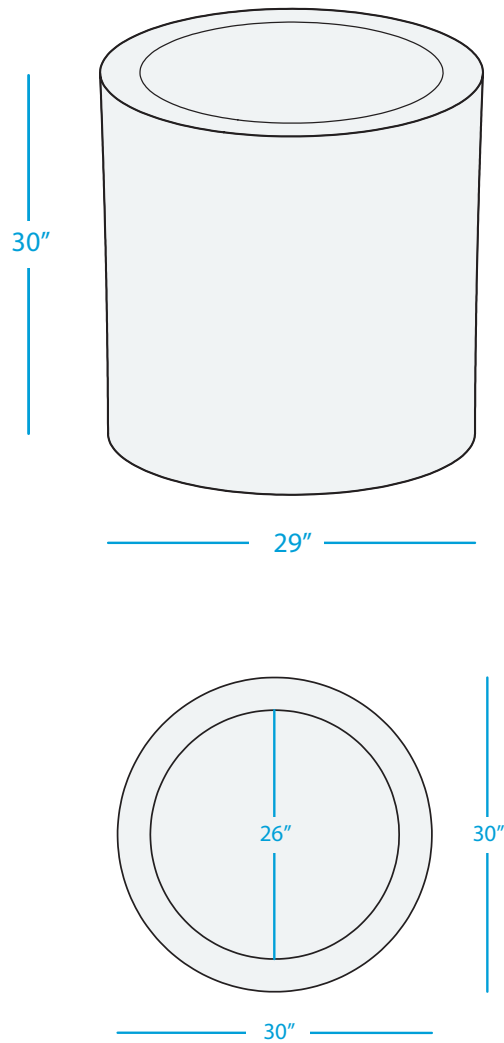

AFFINITY

ROUND PLANTER, 24"

SPECIFICATIONS

WEIGHT: 40 LBS

FEATURES

- Perfect for residential or commercial settings
- Withstands outdoor environment without swelling, splintering, fading, or warping
- Crafted of a UV16 rated resin, color stabilized for up to 16,000 hours of direct sunlight
- Self-draining with optional plugs
- Compatible with most self-watering systems

AVAILABLE COLORS

AFFINITY

ROUND PLANTER, 30"

SPECIFICATIONS

WEIGHT: 45 LBS

FEATURES

- Perfect for residential or commercial settings
- Withstands outdoor environment without swelling, splintering, fading, or warping
- Crafted of a UV16 rated resin, color stabilized for up to 16,000 hours of direct sunlight
- Self-draining with optional plugs
- Compatible with most self-watering systems

AVAILABLE COLORS

AFFINITY

ROUND PLANTER, 36"

SPECIFICATIONS

WEIGHT: 90 LBS

FEATURES

- Perfect for residential or commercial settings
- Withstands outdoor environment without swelling, splintering, fading, or warping
- Crafted of a UV16 rated resin, color stabilized for up to 16,000 hours of direct sunlight
- Self-draining with optional plugs
- Compatible with most self-watering systems