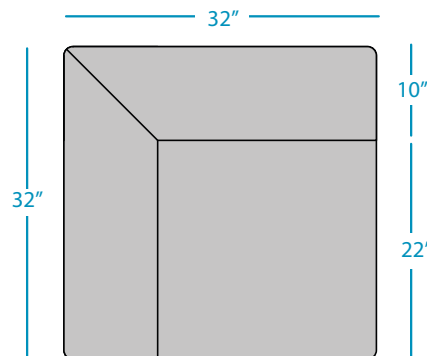

## SECTIONAL CORNER

### SPECIFICATIONS

DESIGNED FOR USE IN UP TO 10" OF WATER OR ON-DECK

WEIGHT EMPTY: 48 LBS | WEIGHT FULL: 346 LBS