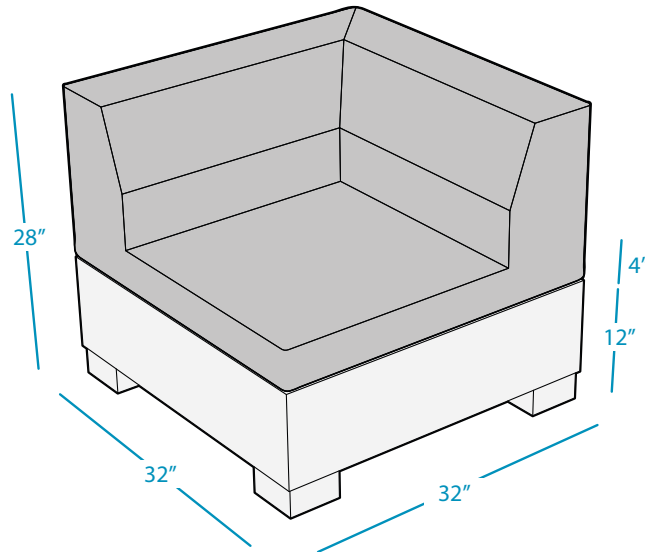

## SECTIONAL CORNER

### SPECIFICATIONS

DESIGNED FOR USE IN UP TO 10" OF WATER OR ON-DECK

WEIGHT EMPTY: 48 LBS | WEIGHT FULL: 346 LBS

#### FEATURES

- Perfect for residential or commercial settings
- Can be used in-pool in up to 10" of water
- Withstands outdoor environment without swelling, splintering, fading, or warping
- Base crafted of UV16 rated low density polyethylene
- High quality cushions made of outdoor fabrics and EZ Dri foam, allowing fast water drainage and air circulation
- Optional threaded plug system adds weight for in-water or anchored applications
- Endless reconfiguration possibilities using interlocking system