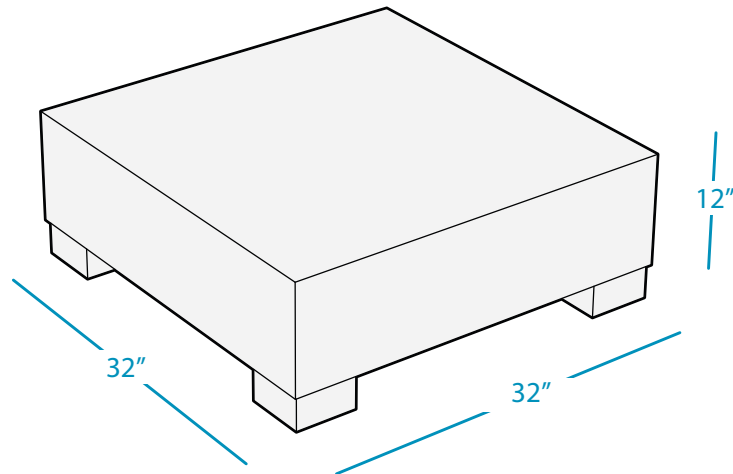

AFFINITY

SECTIONAL ENDCAP

SPECIFICATIONS

DESIGNED FOR USE IN UP TO 10" OF WATER OR ON-DECK

WEIGHT EMPTY: 35 LBS | WEIGHT FULL: 333 LBS

FEATURES

- Perfect for residential or commercial settings
- Can be used in-pool in up to 10" of water
- Withstands outdoor environment without swelling, splintering, fading, or warping
- Crafted of a UV16 rated resin, color stabilized for up to 16,000 hours of direct sunlight
- Optional threaded plug system for in water or anchored applications