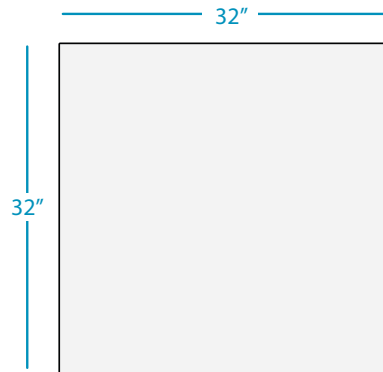

AFFINITY

SECTIONAL ENDCAP

SPECIFICATIONS

DESIGNED FOR USE IN UP TO 10" OF WATER OR ON-DECK

WEIGHT EMPTY: 35 LBS | WEIGHT FULL: 333 LBS

FEATURES

- Perfect for residential or commercial settings
- Can be used in-pool in up to 10" of water
- Withstands outdoor environment without swelling, splintering, fading, or warping
- Crafted of a UV16 rated resin, color stabilized for up to 16,000 hours of direct sunlight
- Optional threaded plug system for in water or anchored applications