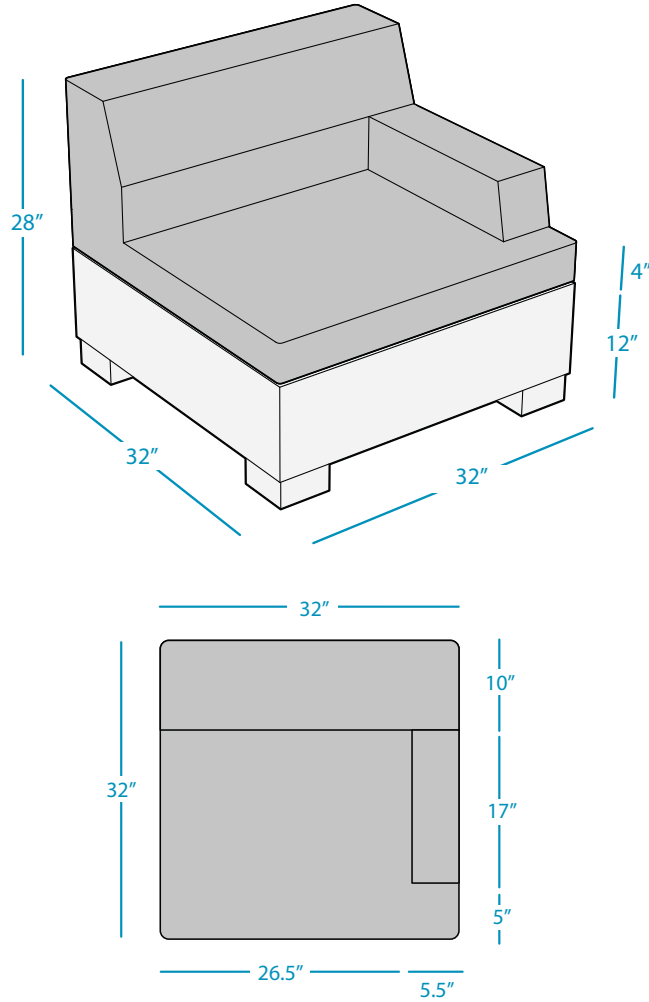

AFFINITY

SECTIONAL LEFT ARM

SPECIFICATIONS

DESIGNED FOR USE IN UP TO 10" OF WATER OR ON-DECK

WEIGHT EMPTY: 45 LBS | WEIGHT FULL: 343 LBS

FEATURES

- Perfect for residential or commercial settings
- Can be used in-pool in up to 10" of water
- Withstands outdoor environment without swelling, splintering, fading, or warping
- Base crafted of UV16 rated low density polyethylene
- High quality cushions made of outdoor fabrics and EZ Dri foam, allowing fast water drainage and air circulation
- Optional threaded plug system adds weight for in-water or anchored applications
- Endless reconfiguration possibilities using interlocking system