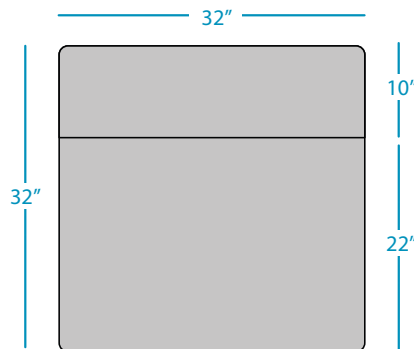

AFFINITY

SECTIONAL MIDDLE

SPECIFICATIONS

DESIGNED FOR USE IN UP TO 10" OF WATER OR ON-DECK

WEIGHT EMPTY: 48 LBS | WEIGHT FULL: 346 LBS

FEATURES

- Perfect for residential or commercial settings
- Can be used in-pool in up to 10" of water
- Withstands outdoor environment without swelling, splintering, fading, or warping
- Base crafted of UV16 rated low density polyethylene
- High quality cushions made of outdoor fabrics and EZ Dri foam, allowing fast water drainage and air circulation
- Optional threaded plug system adds weight for in-water or anchored applications
- Endless reconfiguration possibilities using interlocking system