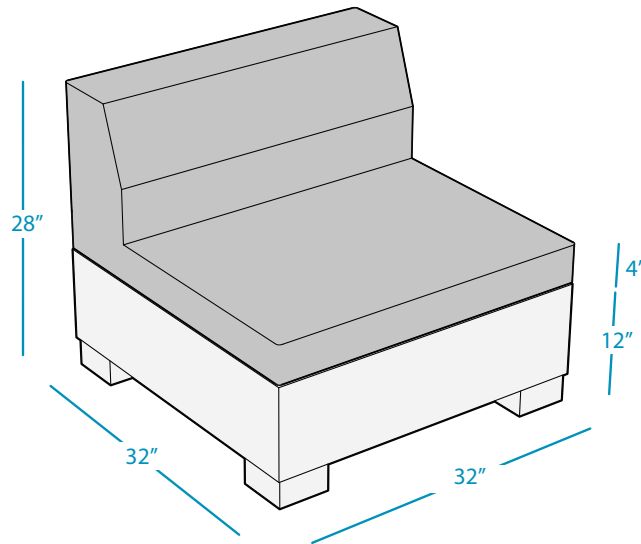

AFFINITY

SECTIONAL MIDDLE

SPECIFICATIONS

DESIGNED FOR USE IN UP TO 10" OF WATER OR ON-DECK

WEIGHT EMPTY: 48 LBS | WEIGHT FULL: 346 LBS

FEATURES

- Perfect for residential or commercial settings
- Can be used in-pool in up to 10" of water
- Withstands outdoor environment without swelling, splintering, fading, or warping
- Base crafted of UV16 rated low density polyethylene
- High quality cushions made of outdoor fabrics and EZ Dri foam, allowing fast water drainage and air circulation
- Optional threaded plug system adds weight for in-water or anchored applications
- Endless reconfiguration possibilities using interlocking system