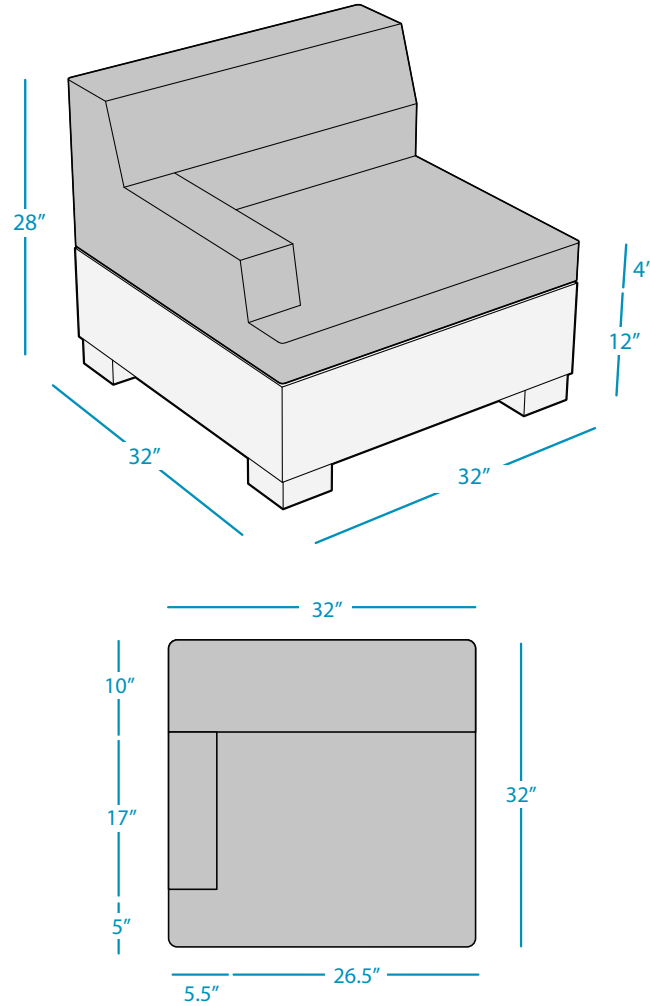

## SECTIONAL RIGHT ARM

### SPECIFICATIONS

DESIGNED FOR USE IN UP TO 10" OF WATER OR ON-DECK

WEIGHT EMPTY: 45 LBS | WEIGHT FULL: 343 LBS