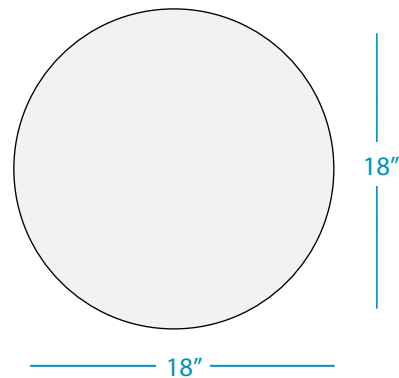

AFFINITY

SIDE TABLE SPECIFICATIONS

DESIGNED FOR USE IN UP TO 16" OF WATER OR ON-DECK

WEIGHT EMPTY: 10 LBS | WEIGHT FULL: 105 LBS

FEATURES

- Perfect for residential or commercial settings
- Can be used in-pool in up to 16" of water
- Withstands outdoor environment without swelling, splintering, fading, or warping
- Crafted of a UV16 rated resin, color stabilized for up to 16,000 hours of direct sunlight
- Optional threaded plug system adds weight for in-water or anchored applications