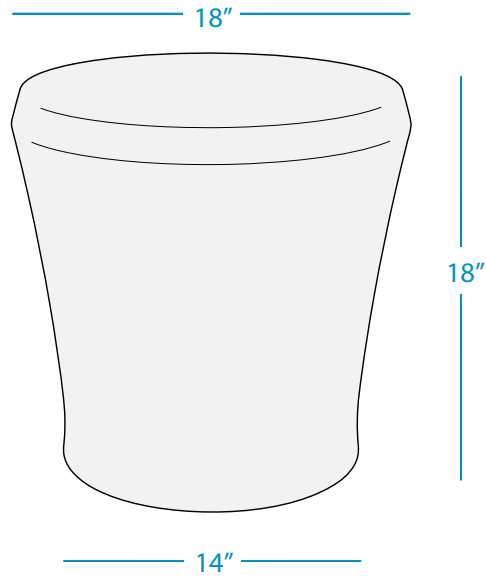

AFFINITY

SIDE TABLE SPECIFICATIONS

DESIGNED FOR USE IN UP TO 16" OF WATER OR ON-DECK

WEIGHT EMPTY: 10 LBS | WEIGHT FULL: 105 LBS

FEATURES

- Perfect for residential or commercial settings
- Can be used in-pool in up to 16" of water
- Withstands outdoor environment without swelling, splintering, fading, or warping
- Crafted of a UV16 rated resin, color stabilized for up to 16,000 hours of direct sunlight
- Optional threaded plug system adds weight for in-water or anchored applications