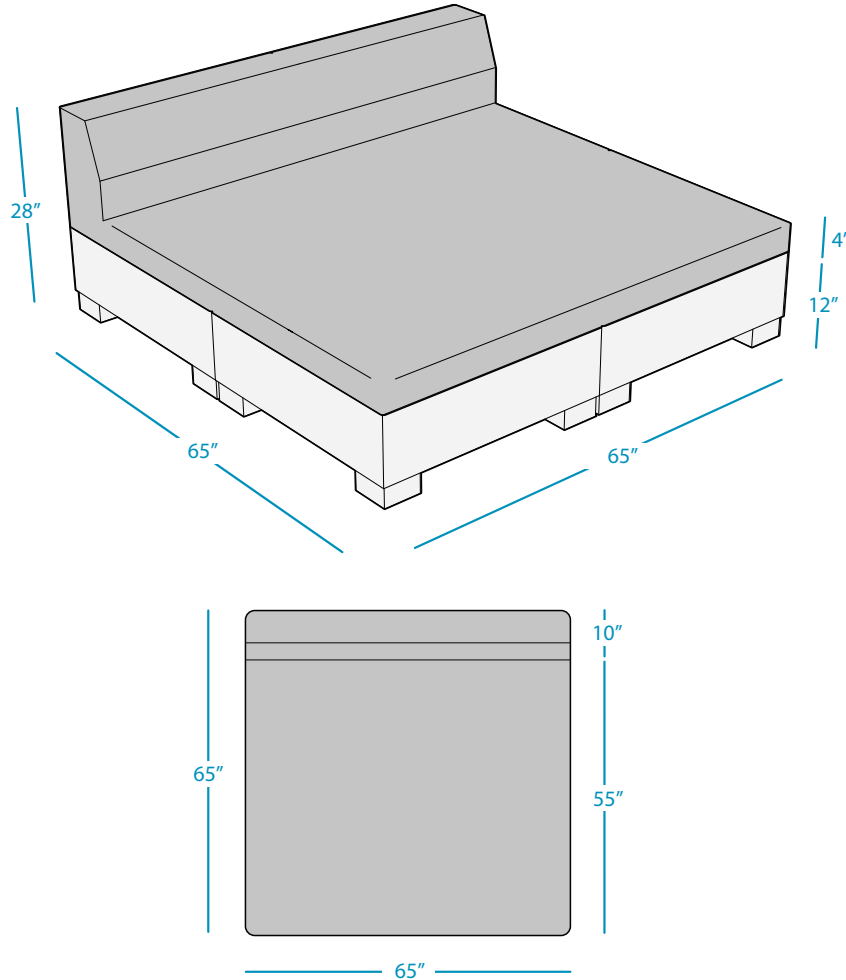

AFFINITY

SQUARE SUNBED W/ BACKREST CUSHION

SPECIFICATIONS

DESIGNED FOR USE IN UP TO 10" OF WATER OR ON-DECK

WEIGHT EMPTY: 164 LBS | WEIGHT FULL: 1356 LBS

FEATURES

- Perfect for residential or commercial settings
- Can be used in-pool in up to 10" of water
- Withstands outdoor environment without swelling, splintering, fading, or warping
- Base crafted of a UV16 rated resin, color stabilized for up to 16,000 hours of direct sunlight
- High quality cushions made of outdoor fabrics and EZ-Dri foam, allowing fast water drainage and air circulation
- Optional threaded plug system adds weight for in-water or anchored applications